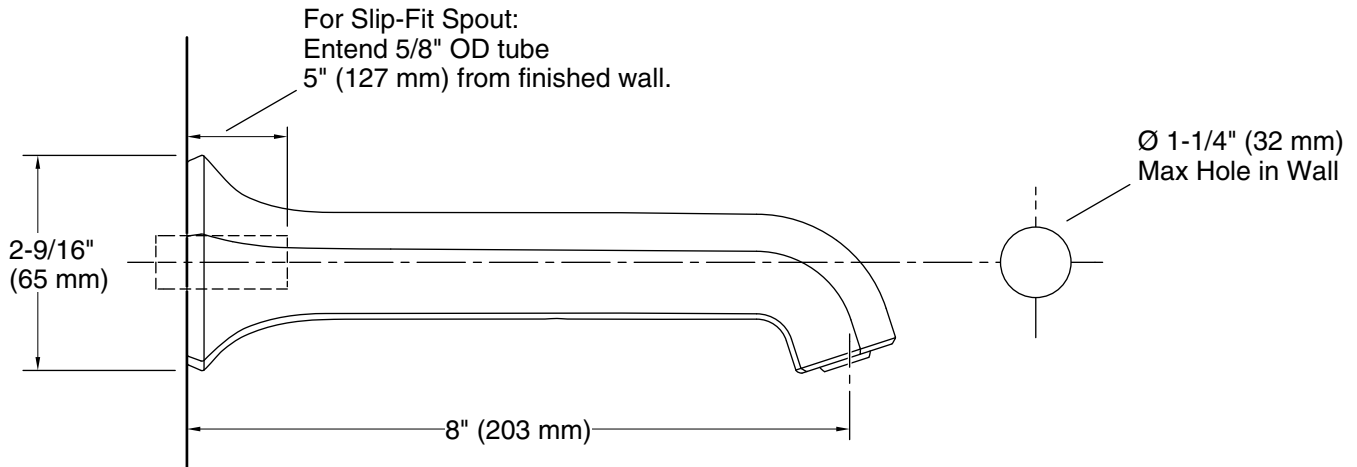

Technical Information

All product dimensions are nominal.

Drain included: No