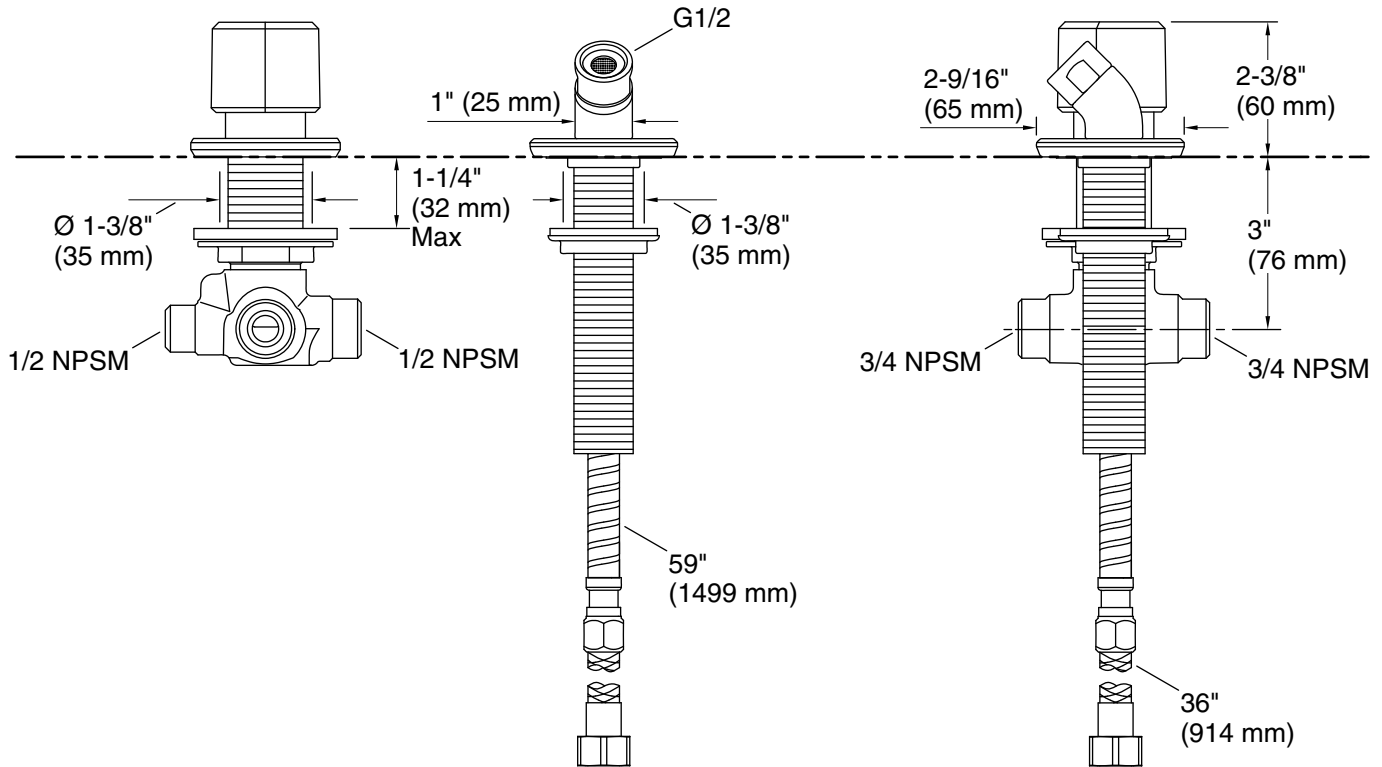

**Technical Information**

All product dimensions are nominal.

Valve body: Cast brass

Drain included: No