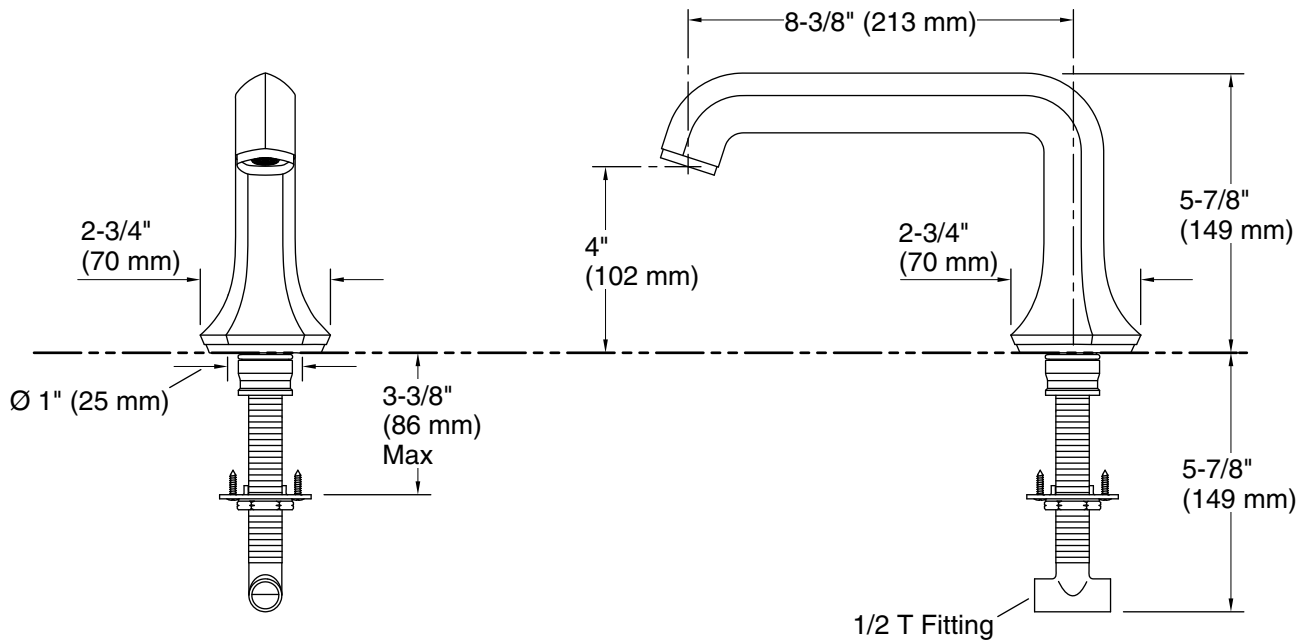

### Features

- Nondiverter spout
- 8-1/3" (212 mm) spout reach
- Part of the Occasion bathroom faucet and accessory collection

### Technical Information

All product dimensions are nominal.

Drain included: No