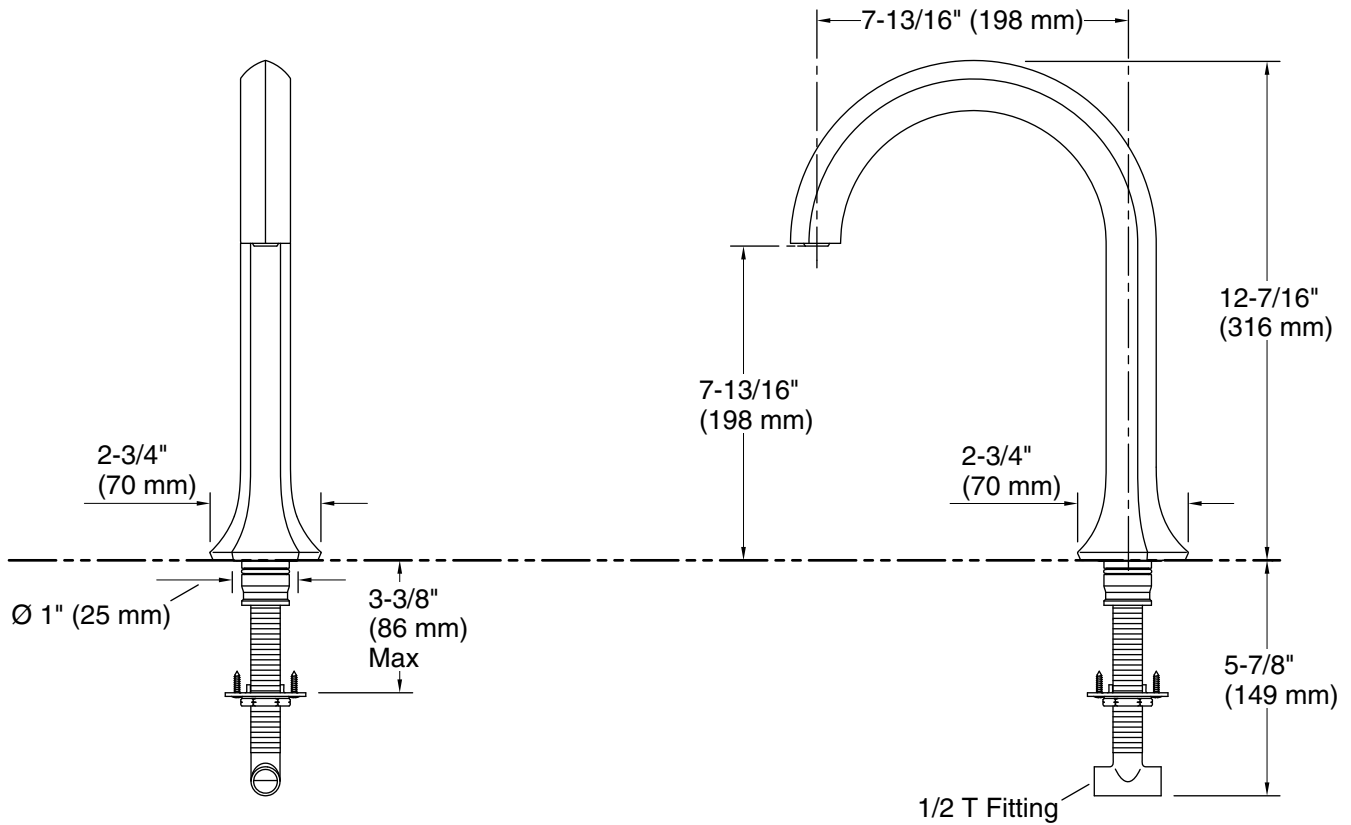

### Features

- Nondiverter spout
- 7-3/4" (197 mm) spout reach
- Part of the Occasion bathroom faucet and accessory collection

### Technical Information

All product dimensions are nominal.

Drain included: No