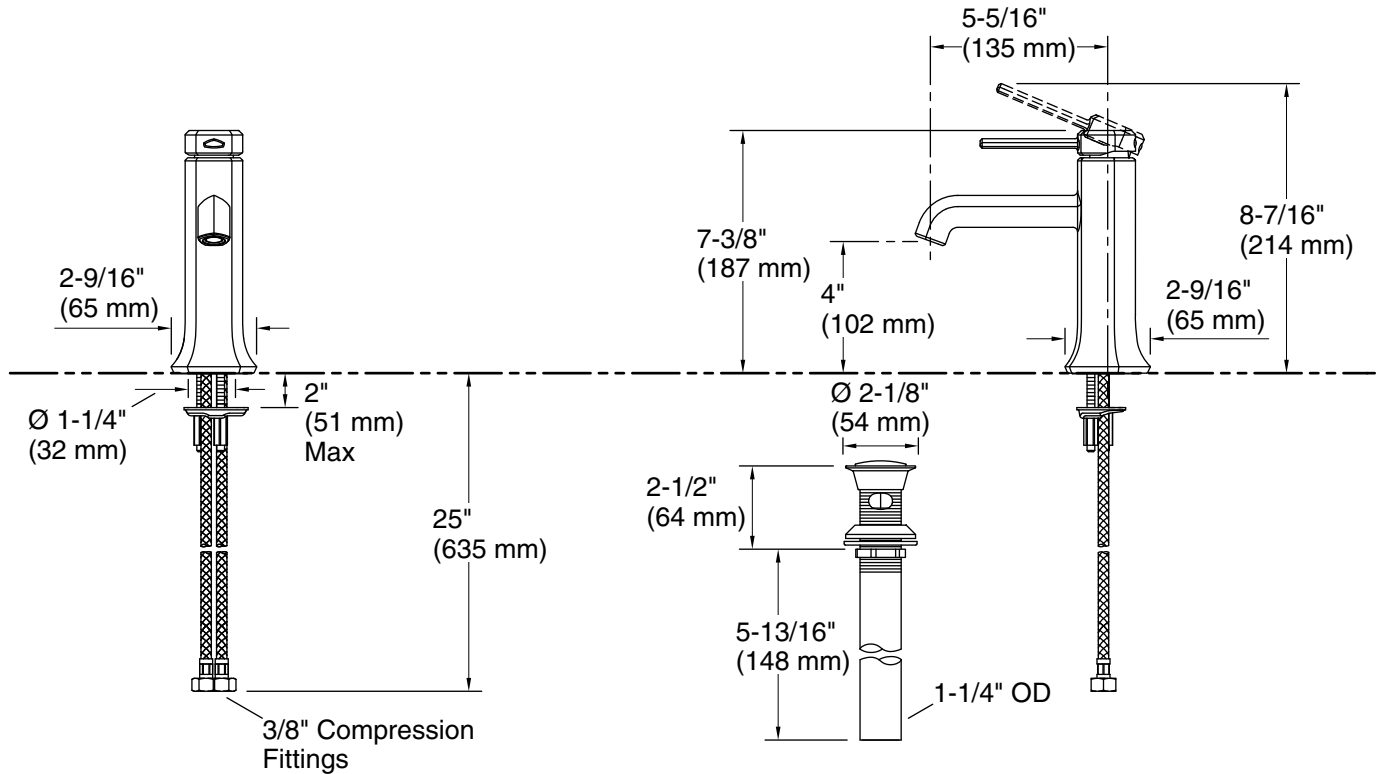

Features

- A single handle controls both on/off activation and temperature setting
- 5-5/16" (135 mm) spout reach
- 1.0 gpm (3.8 lpm) maximum flow rate at 60 psi (4.14 bar)
- KOHLER ceramic disc valves exceed industry longevity standards for a lifetime of durable performance
- Metal pop-up drain with lift rod and tailpiece
- Part of the Occasion bathroom faucet and accessory collection

THE BOLD LOOK
OF **KOHLER**®

Technical Information

All product dimensions are nominal.

Faucet:

Flow rate: 1 gal/min (3.8 l/min)

Pressure: 60 psi (4.1 bar)

Drain included: Yes

Drain with overflow: Yes

Spout:

Spout reach: 5-5/16" (135 mm)

Notes

ADA, OBC, CSA B651 compliant when installed to the specific requirements of these regulations.