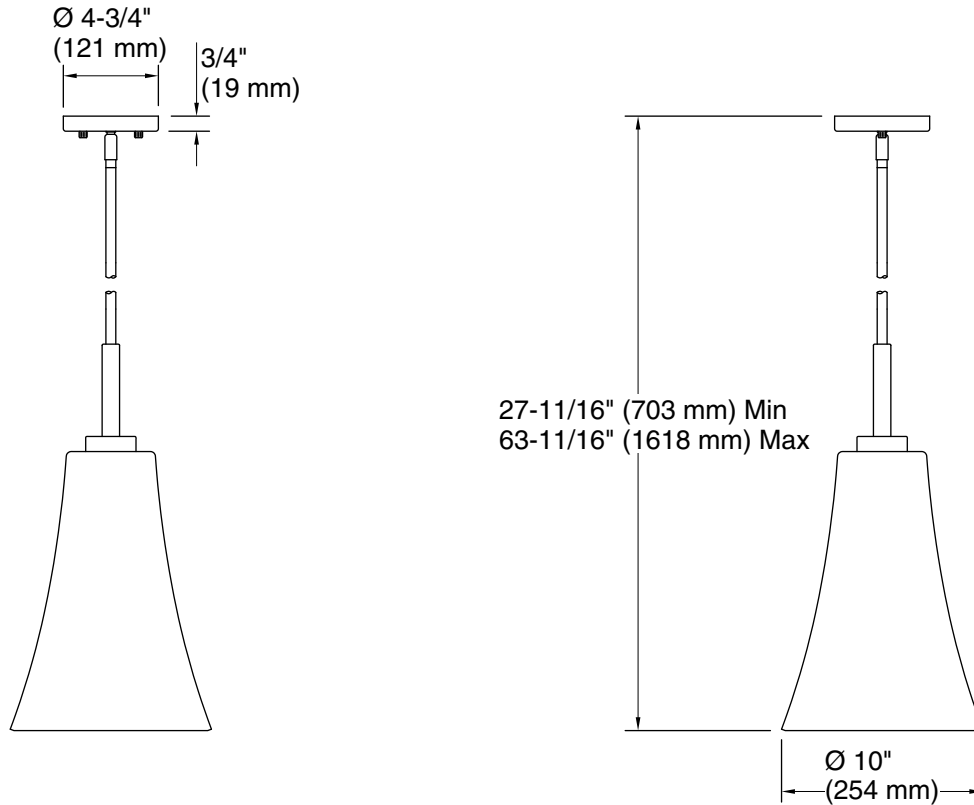

Required Electrical Service

One circuit required.

120 V, 60 Hz

Technical Information

All product dimensions are nominal.

Installation Type:	Ceiling-mount
Material:	Steel, Glass, Aluminum, Brass
Number of Lights:	1
Lighting Type:	Socket-based
Socket Type:	E-26 Medium
Number of Shades:	1
Shade Type:	Seeded Glass
Hanging Type:	Downrod
Downrod Detail:	3 x 12" (305 mm), 1 x 6" (152 mm)
Height:	27-11/16" (704 mm) - 63-11/16" (1618 mm)