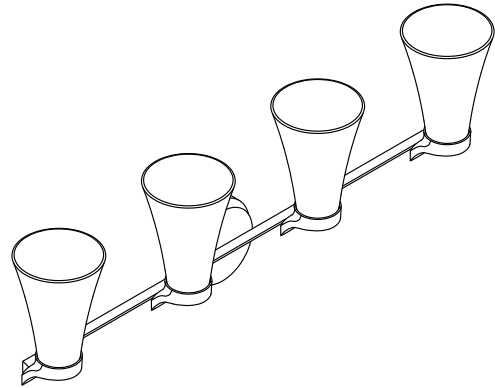

Features

- Painted glass shades perfectly diffuse the light, reducing glare in the bathroom
- Requires bulbs with candelabra (E12) base; type B10 or T10 bulbs recommended (sold separately)
- Suitable for damp locations, per UL 1598
- Coordinates with other products in the Simplicite collection

Material

- Manufactured with quality materials and complemented with a meticulous finishing process
- KOHLER finishes resist corrosion and tarnishing

Installation

- Wall-mount

Recommended Products/Accessories

K-23723 Faucet cleaner

Included Components

Additional Components:
Installation hardware

Codes/Standards

UL 1598
CSA C22.2 No. 250.0

KOHLER® Indoor Lighting Fixtures Limited Warranty

See website for detailed warranty information.

Available Colors/Finishes

Color tiles intended for reference only.

Color	Code	Description
	BNL	Brushed Nickel
	CPL	Polished Chrome
	BLL	Matte Black
	2GL	Brushed Moderne Brass