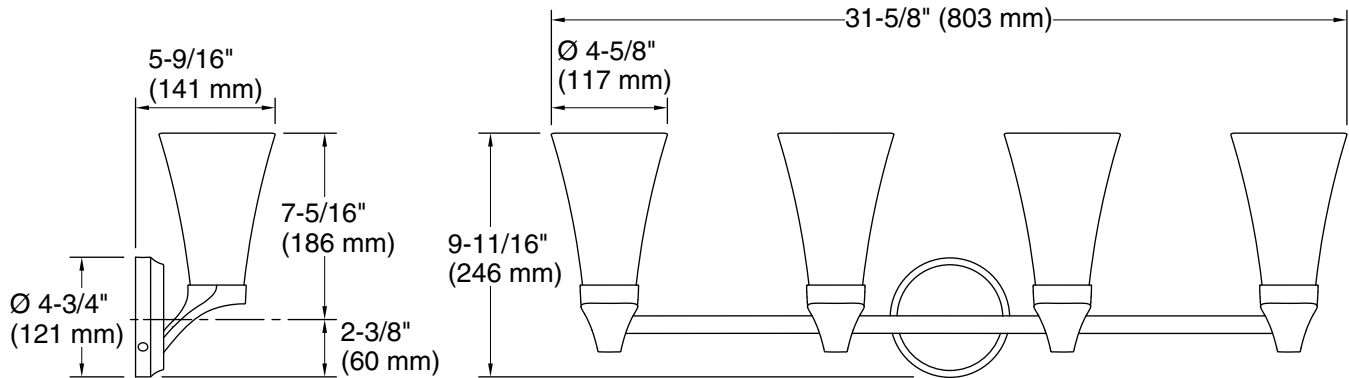

Required Electrical Service

One circuit required.

120 V, 60 Hz

Technical Information

All product dimensions are nominal.

Installation Type:	Wall-mount
Material:	Steel, Glass, Aluminum, Zinc
Number of Lights:	4
Lighting Type:	Socket-based
Socket Type:	E-12 Candelabra
Number of Shades:	4
Shade Type:	Frosted Glass

Notes

Install this product according to the installation instructions.