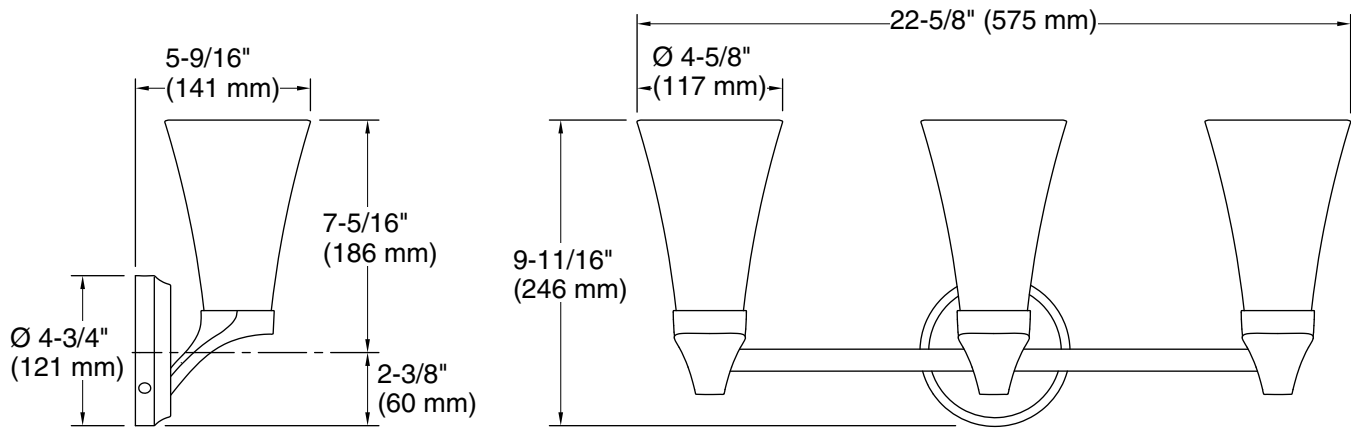

Required Electrical Service

One circuit required.

120 V, 60 Hz

Notes

Install this product according to the installation instructions.

Technical Information

All product dimensions are nominal.

Installation Type:	Wall-mount
Material:	Steel, Glass, Aluminum, Zinc
Number of Lights:	3
Lighting Type:	Socket-based
Socket Type:	E-12 Candelabra
Number of Shades:	3
Shade Type:	Frosted Glass