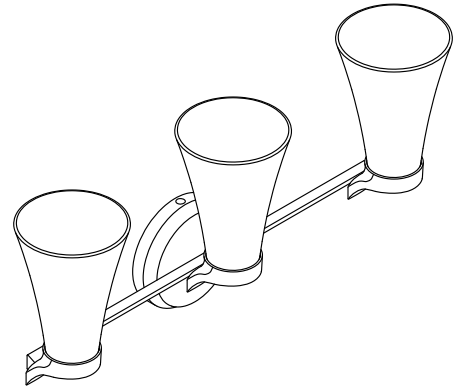

Features

- Painted glass shades perfectly diffuse the light, reducing glare in the bathroom
- Requires bulbs with candelabra (E12) base; type B10 or T10 bulbs recommended (sold separately)
- Suitable for damp locations, per UL 1598
- Coordinates with other products in the Simplicite collection

Material

- Manufactured with quality materials and complemented with a meticulous finishing process
- KOHLER finishes resist corrosion and tarnishing

Installation

- Wall-mount

Recommended Products/Accessories

K-23723 Faucet cleaner

Included Components

Additional Components:
Installation hardware

Codes/Standards

UL 1598
CSA C22.2 No. 250.0

KOHLER® Indoor Lighting Fixtures Limited Warranty

See website for detailed warranty information.

Available Colors/Finishes

Color tiles intended for reference only.

Color	Code	Description
	BNL	Brushed Nickel
	CPL	Polished Chrome
	BLL	Matte Black
	2GL	Brushed Moderne Brass