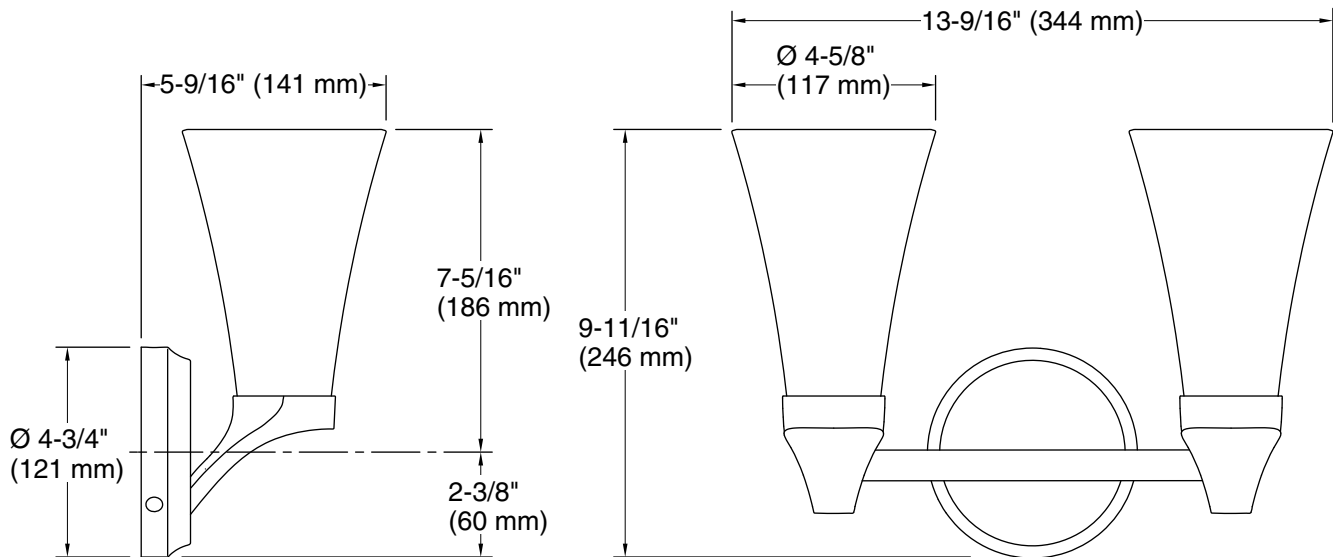

Required Electrical Service

One circuit required.

120 V, 60 Hz

Technical Information

All product dimensions are nominal.

Installation Type:	Wall-mount
Material:	Steel, Glass, Aluminum, Zinc
Number of Lights:	2
Lighting Type:	Socket-based
Socket Type:	E-12 Candelabra
Number of Shades:	2
Shade Type:	Frosted Glass

Notes

Install this product according to the installation instructions.