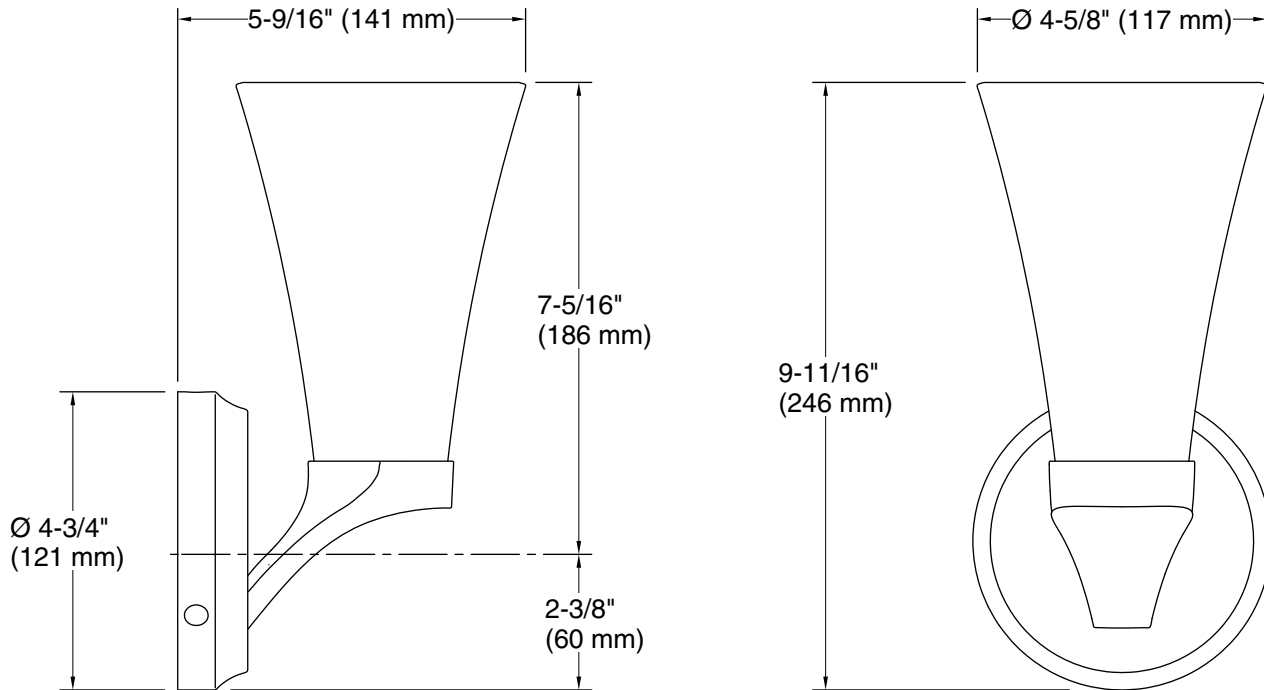

Required Electrical Service

One circuit required.

120 V, 60 Hz

Technical Information

All product dimensions are nominal.

Material: Steel, Glass, Zinc, Aluminum

Number of Lights: 1

Lighting Type: Socket-based

Socket Type: E-12 Candelabra

Number of Shades: 1

Shade Type: Frosted Glass

Notes

Install this product according to the installation instructions.