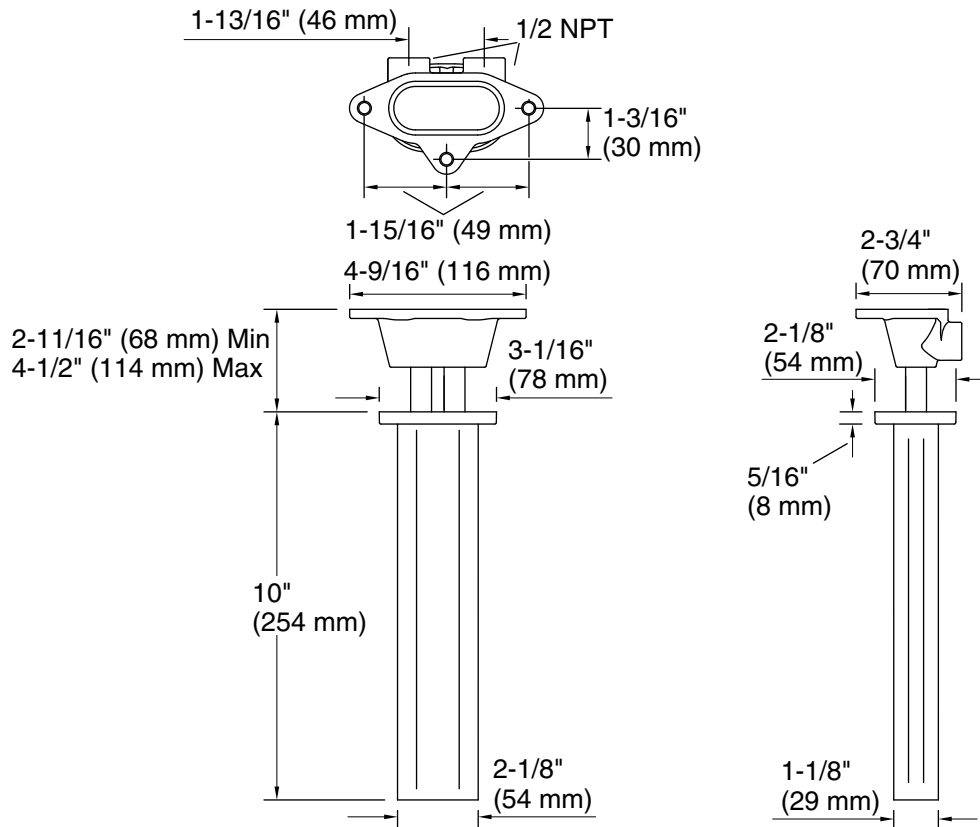

Features

- Compatible only with two-function rainheads
- 10" (254 mm) rainhead arm

Material

- Brass construction ensures durability and reliability
- KOHLER® finishes resist corrosion and tarnishing

Installation

- 1/2-14 NPT inlet threads
- Outlet connections slip-fit to rainhead
- Ceiling-mount

Required Products/Accessories

- K-26295 Oblong 14" two-function rainhead, 2.5 gpm
- or
- K-26297 Oblong 18" two-function rainhead, 2.5 gpm

Color	Code	Description
	CP	Polished Chrome
	BN	Vibrant® Brushed Nickel
	BL	Matte Black
	2MB	Vibrant® Brushed Moderne Brass

Technical Information

All product dimensions are nominal.