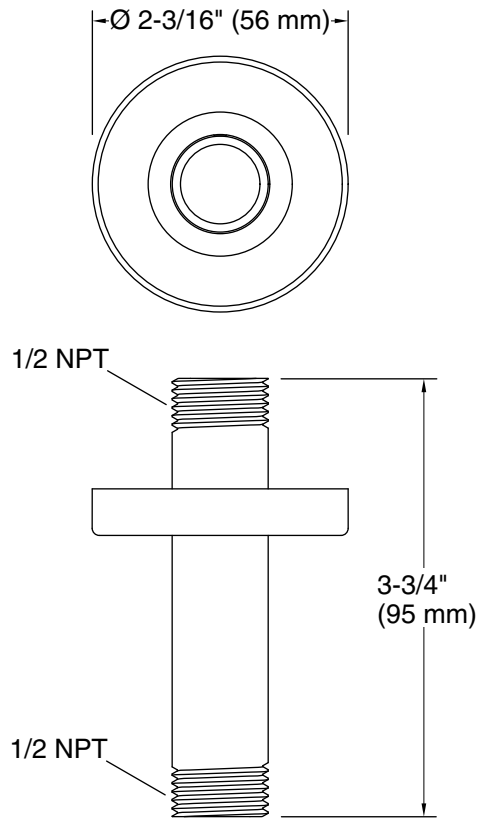

Technical Information

All product dimensions are nominal.