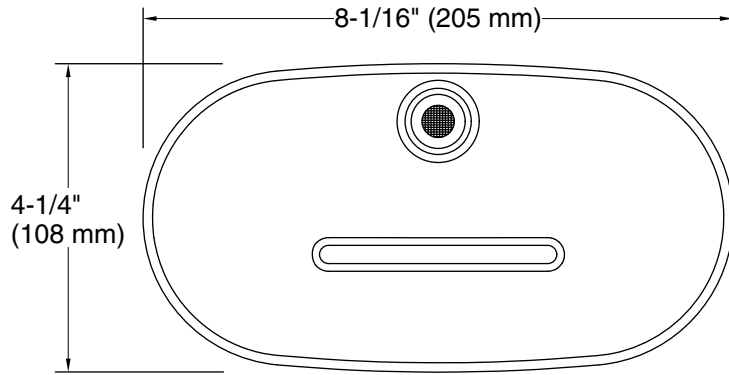

Features

- 4-1/4" x 8-1/16" x 1-5/16" (108 x 205 x 33 mm) oblong shelf with rim
- Designed to fit most KOHLER slidebars with integrated water supply as well as stand-alone supply elbows
- Coordinates with other products in the Statement collection
- Lightly textured surface keeps soap and bottles secure
- Center drain slot prevents water pooling

Material

- Plastic construction
- Brass thread connection

Installation

- G 1/2" - 14 connection
- Easy installation – no special tools required

Codes/Standards

None Applicable

KOHLER® Faucet Lifetime Limited Warranty

Technical Information

All product dimensions are nominal.