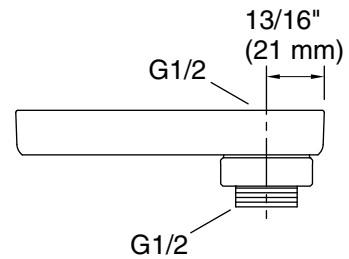

Features

- 4-1/4" x 8-1/16" x 1-5/16" (108 x 205 x 33 mm) oblong shelf with rim
- Designed to fit most KOHLER slidebars with integrated water supply as well as stand-alone supply elbows
- Coordinates with other products in the Statement collection
- Lightly textured surface keeps soap and bottles secure
- Center drain slot prevents water pooling

Material

- Plastic construction
- Brass thread connection

Installation

- G 1/2" - 14 connection
- Easy installation – no special tools required

Codes/Standards

None Applicable

KOHLER® Faucet Lifetime Limited Warranty

Technical Information

All product dimensions are nominal.