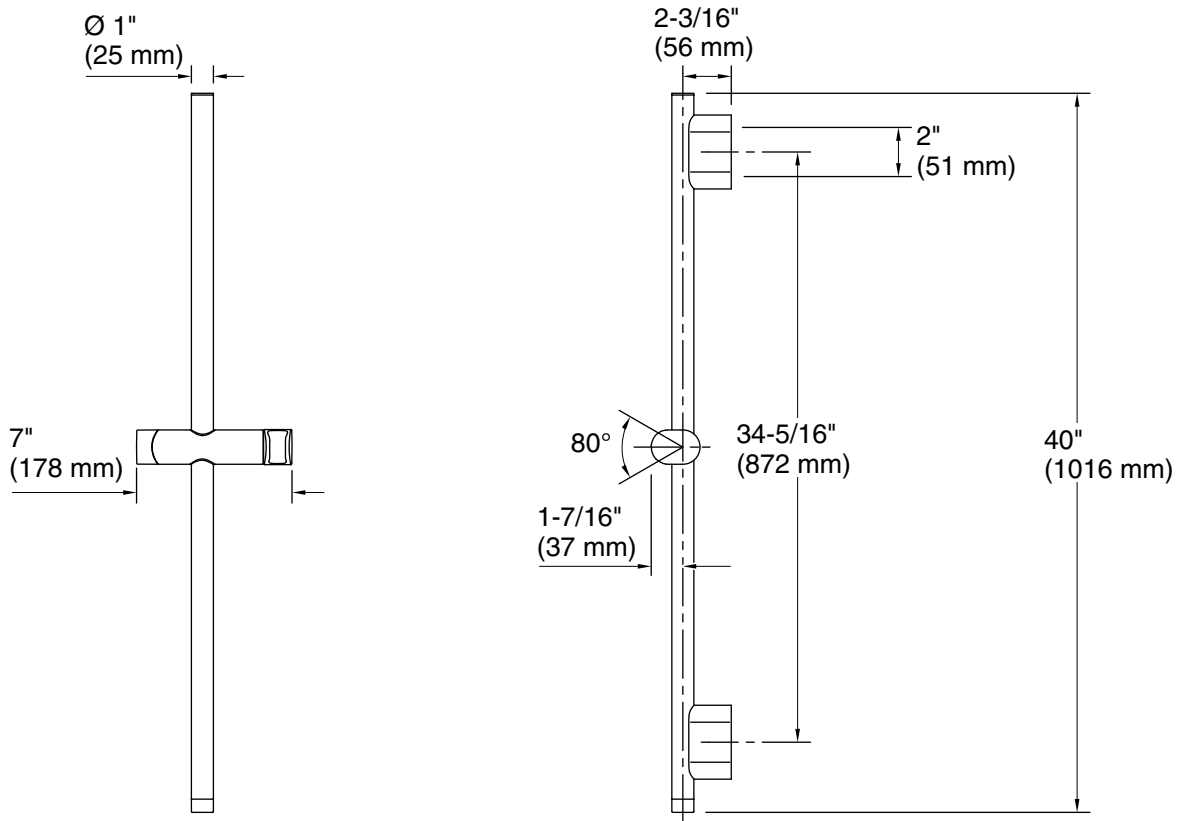

Features

- 40" (1016 mm) adjustable slidebar supports a handshower at the desired height for a customized showering experience

Material

- Durable metal construction
- KOHLER finishes resist corrosion and tarnishing

Technical Information

All product dimensions are nominal.