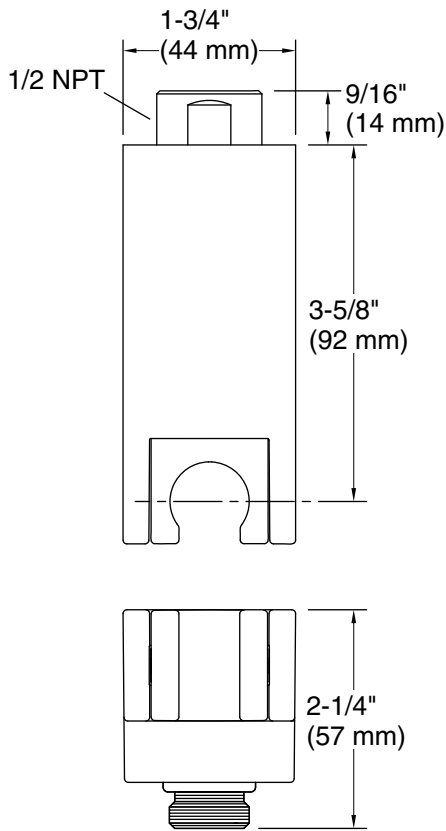

KOHLER[®] Faucets

Wall-mount handshower holder with supply elbow and check valve
Statement™
K-26310

Features

- For use with a handshower and hose (sold separately)
- Includes check valve for backflow prevention
- Handshower holder fits most handshowers
- Coordinates with other products in the Statement collection

THE BOLD LOOK
OF **KOHLER**[®]

Technical Information

All product dimensions are nominal.

Drain included: No