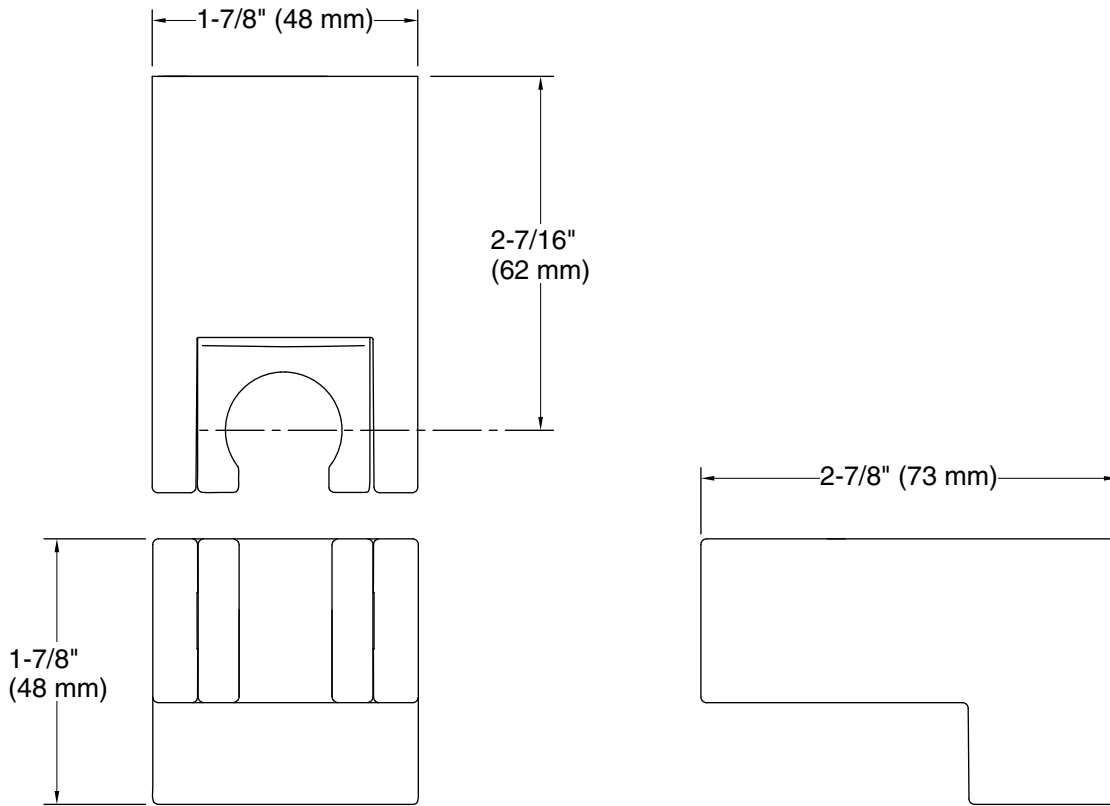

Features

- For use with a handshower and hose (sold separately)
- Handshower holder fits most handshowers
- Handshower holder pivots to adjust the angle of the spray
- Coordinates with other products in the Statement collection

Technical Information

All product dimensions are nominal.

Drain included: No