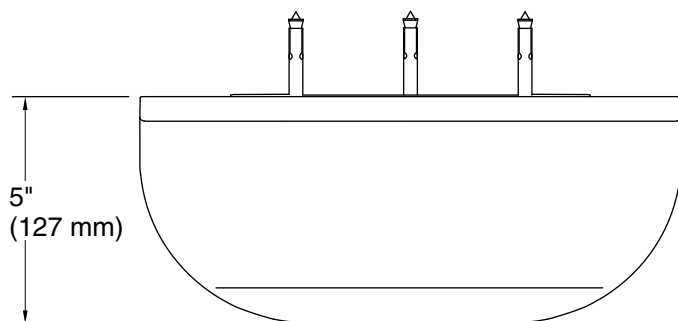

Technical Information

All product dimensions are nominal.

Material: Plastic, Zinc, Stainless Steel