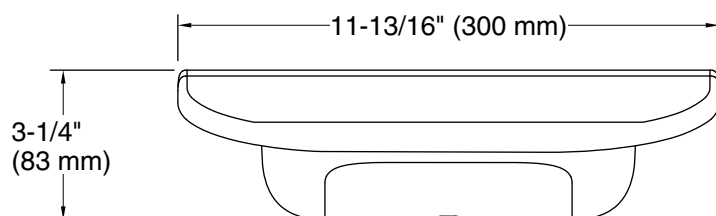

Technical Information

All product dimensions are nominal.

Material: Plastic, Zinc, Stainless Steel