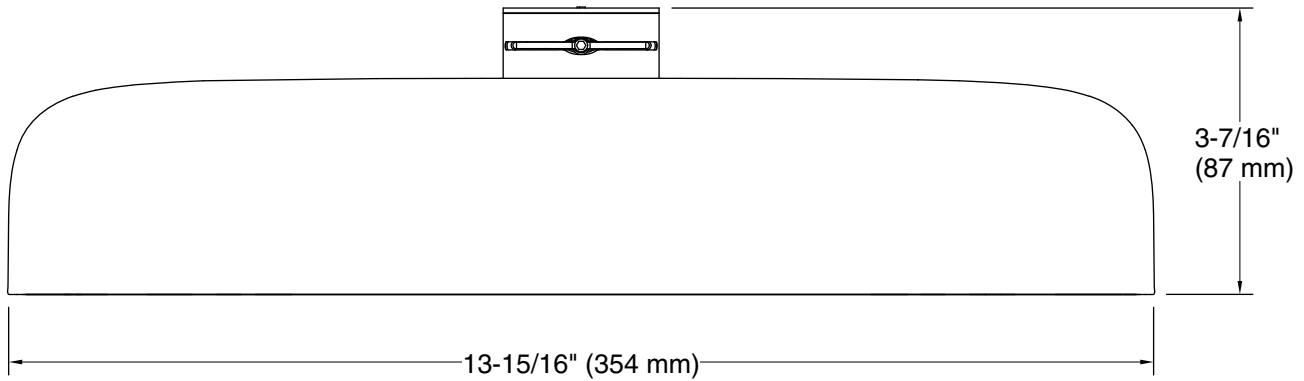

**Technical Information**

All product dimensions are nominal.

**Showerhead/Body Spray:**

Rated maximum flow: 2.5 gal/min (9.5 l/min)

Pressure: 80 psi (5.5 bar)