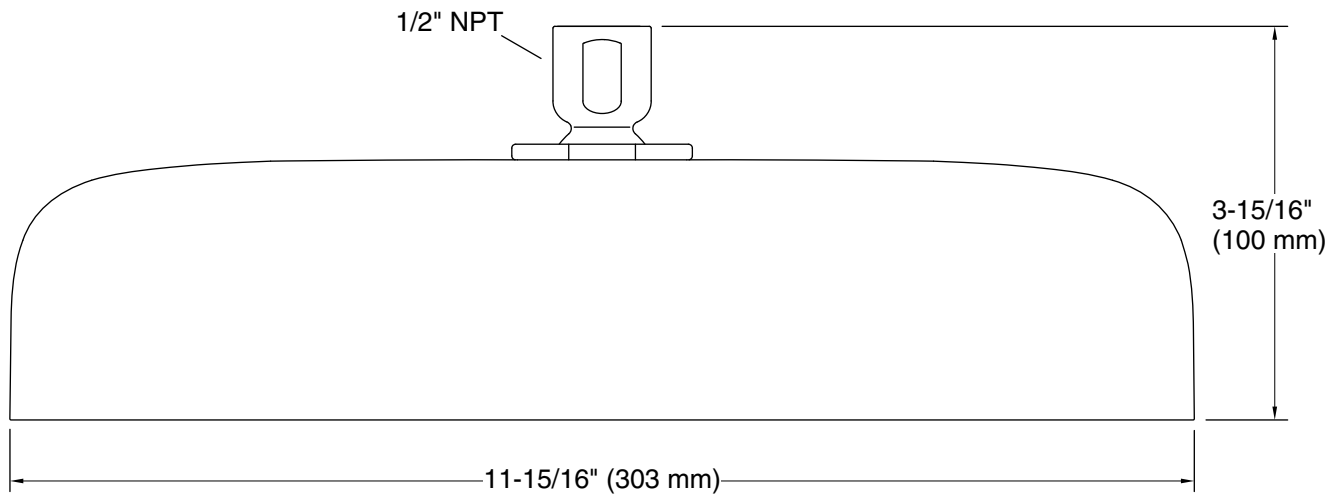

Installation

- 1/2 -14 NPT connection
- Requires single-function rainhead shower arm and flange (sold separately)

Codes/Standards

ASME A112.18.1/CSA B125.1
DOE - Energy Policy Act 1992

KOHLER® Faucet Lifetime Limited Warranty

Technical Information

All product dimensions are nominal.

Showerhead/Body Spray:

Rated maximum flow: 2.5 gal/min (9.5 l/min)

Pressure: 80 psi (5.5 bar)

Notes

Install this product according to the installation instructions.