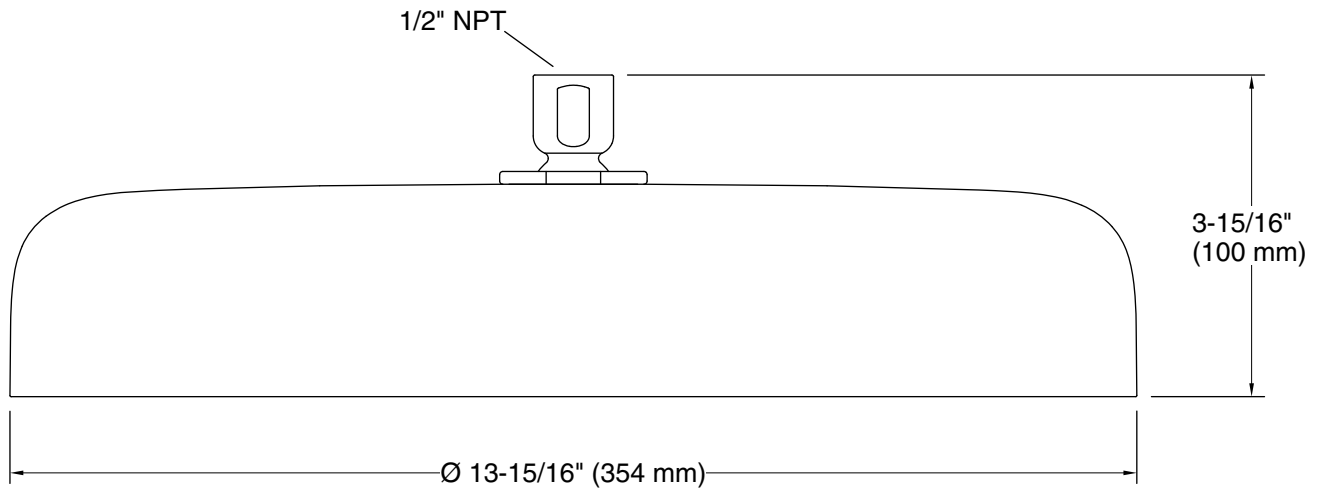

**Technical Information**

All product dimensions are nominal.

**Showerhead/Body Spray:**

Rated maximum flow: 2.5 gal/min (9.5 l/min)

Pressure: 80 psi (5.5 bar)