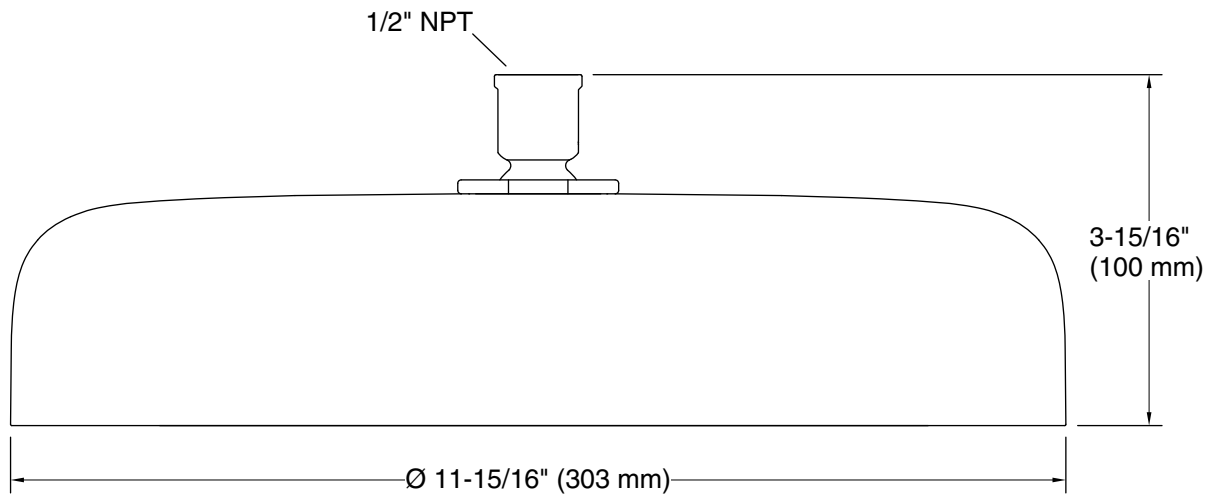

**Technical Information**

All product dimensions are nominal.

**Showerhead/Body Spray:**

Rated maximum flow: 1.75 gal/min (6.6 l/min)

flow:

Pressure: 80 psi (5.5 bar)