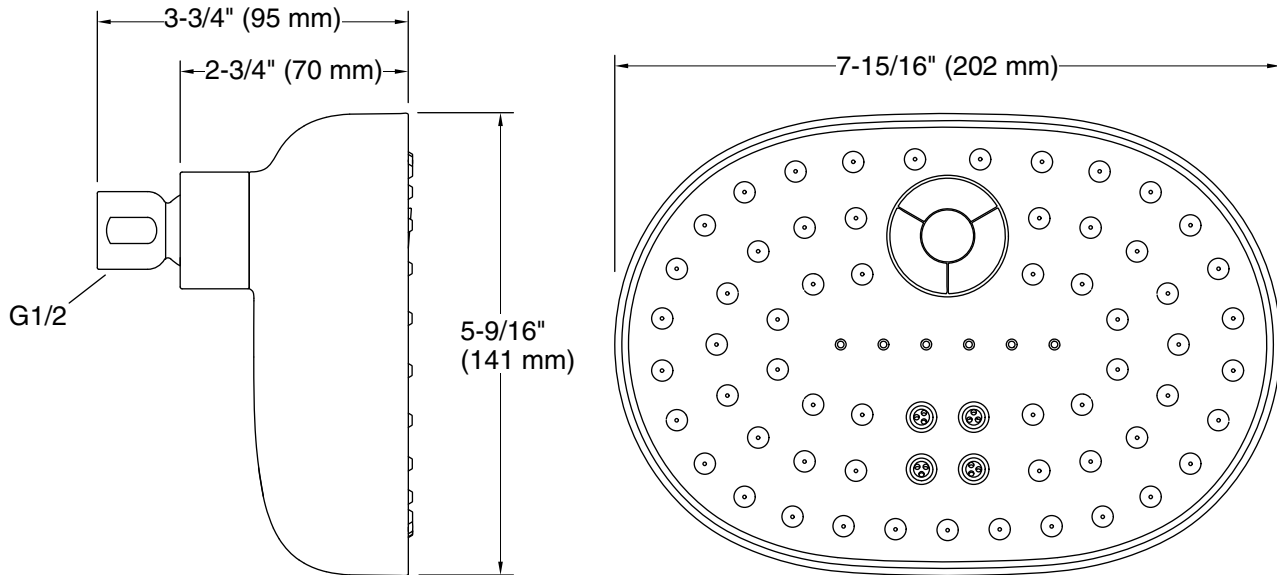

Installation

- 1/2 -14 NPT connection
- Wall-mount
- Shower arm and flange sold separately

Recommended Products/Accessories

K-23723 Faucet cleaner
K-26318 Shower arm and flange

Codes/Standards

ASME A112.18.1/CSA B125.1
DOE - Energy Policy Act 1992

Technical Information

All product dimensions are nominal.

Showerhead/Body Spray:

Rated maximum flow: 2.5 gal/min (9.5 l/min)

flow:

Pressure: 80 psi (5.5 bar)