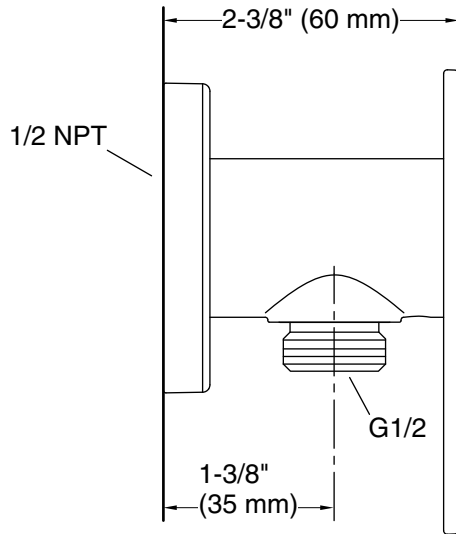

Technical Information

All product dimensions are nominal.