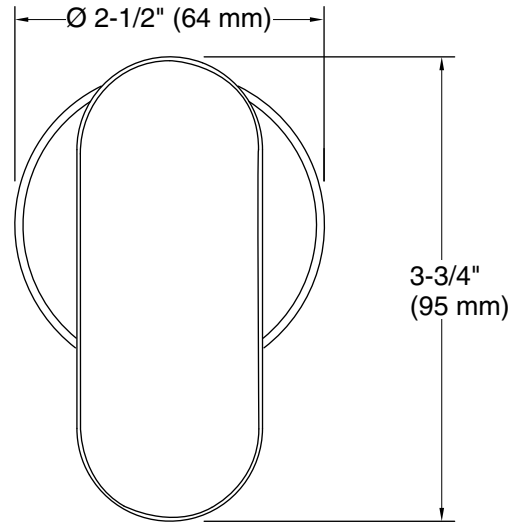

Technical Information

All product dimensions are nominal.