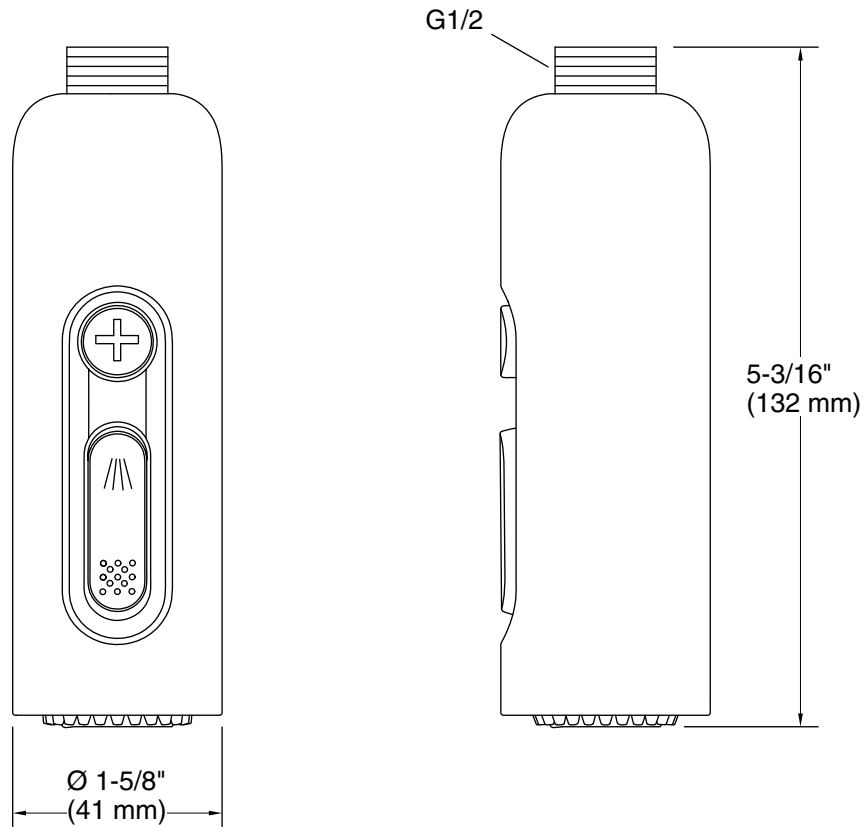

### Features

- Multifunction handshower offers two spray options
- Sweep® spray provides a wide massage stream of fine droplets with moderate pressure
- Cloud spray experience restores with a thick cloud of silky, super-fine water droplets
- MasterClean™ sprayface features an easy-to-clean surface that withstands mineral buildup
- Optimized sprayface for maximum performance
- 2.5 gpm (9.5 lpm) maximum flow rate at 45 psi (3.1 bar)

### Installation

- G 1/2 inlet connection
- Requires shower hose (sold separately)
- Requires wand handshower holder or ceiling-mount dual shower arm (sold separately)
- Not recommended for use with a standard handshower holder

### Technical Information

All product dimensions are nominal.