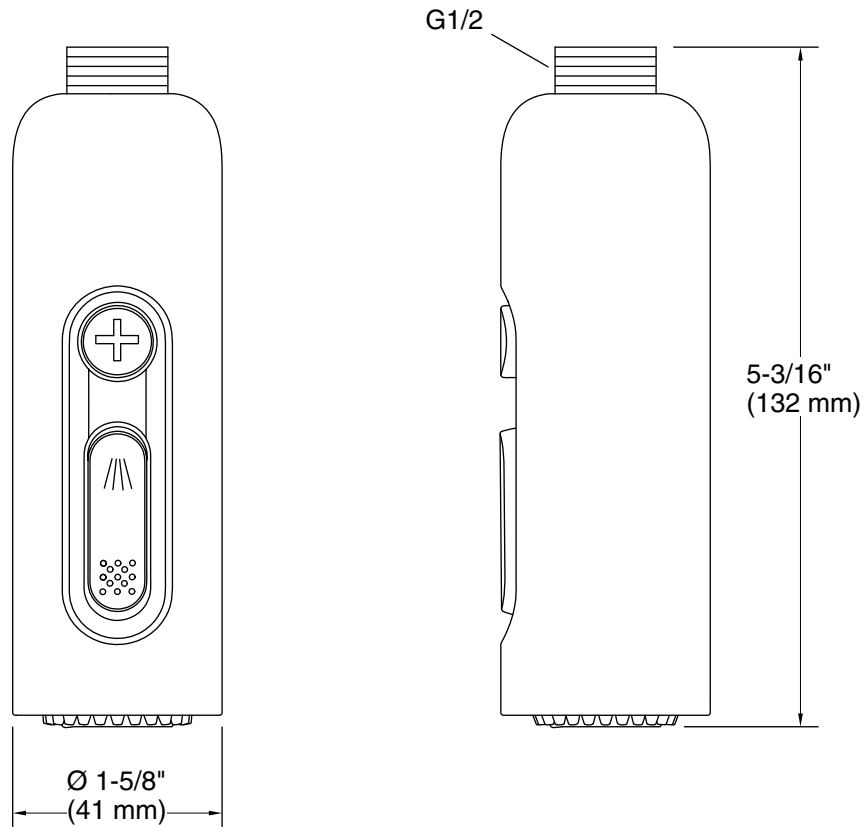

Features

- Multifunction handshower offers two spray options
- Sweep® spray provides a wide massage stream of fine droplets with moderate pressure
- Cloud spray experience restores with a thick cloud of silky, super-fine water droplets
- MasterClean™ sprayface features an easy-to-clean surface that withstands mineral buildup
- Optimized sprayface for maximum performance
- 1.75 gpm (6.6 lpm) maximum flow rate at 45 psi (3.1 bar)

Material

- Premium material construction for durability and reliability
- KOHLER finishes resist corrosion and tarnishing

Installation

- G 1/2 inlet connection
- Requires shower hose (sold separately)
- Requires wand handshower holder or ceiling-mount dual shower arm (sold separately)
- Not recommended for use with a standard handshower holder

K-7394 6" ceiling-mount single-function rainhead arm & flange

Codes/Standards

ASME A112.18.1/CSA B125.1
DOE - Energy Policy Act 1992
EPA WaterSense®
California Energy Commission (CEC)

KOHLER® Faucet Lifetime Limited Warranty

Technical Information

All product dimensions are nominal.

Handshower:

Rated maximum flow: 1.75 gal/min (6.6 l/min)
Pressure: 45 psi (3.1 bar)