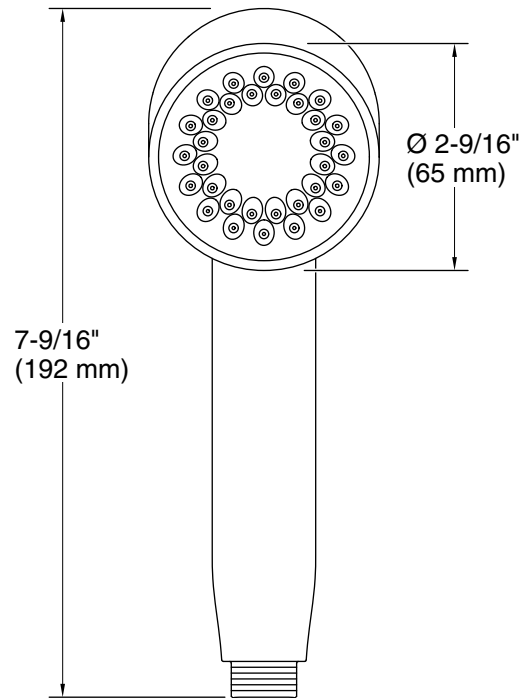

Features

- Single-function handshower delivers a full, consistent spray, regardless of water pressure
- Infinity provides three spray experiences in one: strong-rinsing (top), massaging (middle), and broad coverage (lower)
- MasterClean™ sprayface features an easy-to-clean surface that withstands mineral buildup
- Optimized sprayface for maximum performance
- 2.5 gpm (9.5 lpm) maximum flow rate at 45 psi (3.1 bar)

Material

- Premium material construction for durability and reliability
- KOHLER finishes resist corrosion and tarnishing

Installation

- 1/2 -14 NPT connection
- Requires shower hose (sold separately)
- Bracket or sidebar required for wall-mount installation
- Deck-mount holder required for deck-mount installation

Recommended Products/Accessories

- K-9514 60" Shower Hose
- K-8593 72" Shower Hose
- K-26309 Wall-mount handshower holder
- K-26310 Wall-mount handshower holder with supply elbow and check valve
- K-26312 32-1/8" sidebar
- K-26313 40" sidebar
- K-26314 31-1/2" deluxe sidebar with integrated water supply
- K-23723 Faucet cleaner

Color	Code	Description
	CP	Polished Chrome
	BN	Vibrant® Brushed Nickel
	BL	Matte Black
	2MB	Vibrant® Brushed Moderne Brass

Technical Information

All product dimensions are nominal.

Handshower:

Rated maximum flow: 2.5 gal/min (9.5 l/min)
Pressure: 45 psi (3.1 bar)