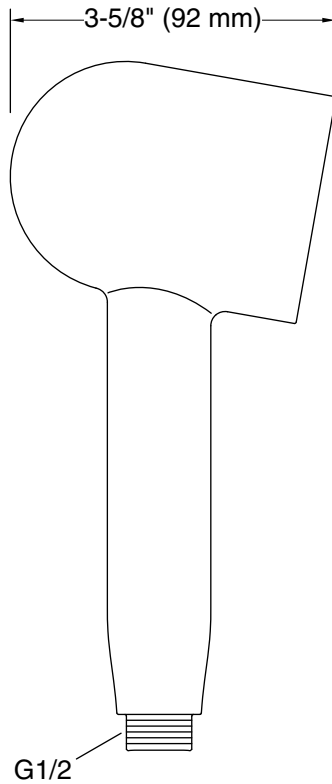

Features

- Single-function handshower delivers a full, consistent spray, regardless of water pressure
- Infinity provides three spray experiences in one: strong-rinsing (top), massaging (middle), and broad coverage (lower)
- MasterClean™ sprayface features an easy-to-clean surface that withstands mineral buildup
- Optimized sprayface for maximum performance
- 2.5 gpm (9.5 lpm) maximum flow rate at 45 psi (3.1 bar)

Material

- Premium material construction for durability and reliability
- KOHLER finishes resist corrosion and tarnishing

Installation

- 1/2 -14 NPT connection
- Requires shower hose (sold separately)
- Bracket or sidebar required for wall-mount installation
- Deck-mount holder required for deck-mount installation

Recommended Products/Accessories

- K-9514 60" Shower Hose
- K-8593 72" Shower Hose
- K-26309 Wall-mount handshower holder
- K-26310 Wall-mount handshower holder with supply elbow and check valve
- K-26312 32-1/8" sidebar
- K-26313 40" sidebar
- K-26314 31-1/2" deluxe sidebar with integrated water supply
- K-23723 Faucet cleaner

Color	Code	Description
	CP	Polished Chrome
	BN	Vibrant® Brushed Nickel
	BL	Matte Black
	2MB	Vibrant® Brushed Moderne Brass

Technical Information

All product dimensions are nominal.

Handshower:

Rated maximum flow: 2.5 gal/min (9.5 l/min)
Pressure: 45 psi (3.1 bar)