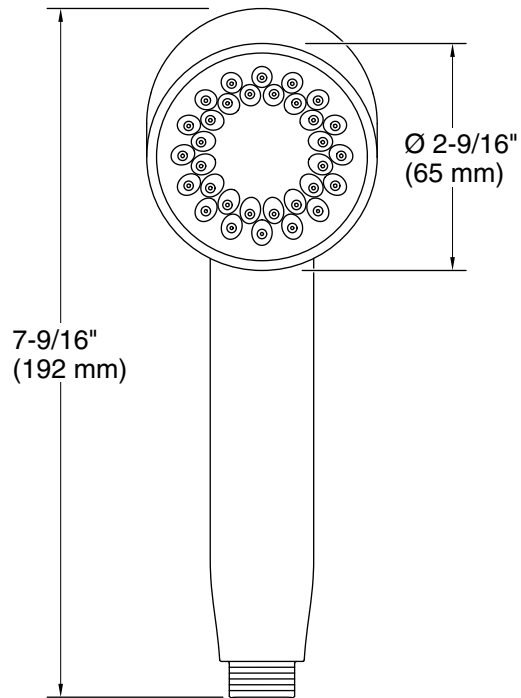

Technical Information

All product dimensions are nominal.

Handshower:

Rated maximum flow: 1.75 gal/min (6.6 l/min)

Pressure: 45 psi (3.1 bar)

Notes

For use with automatic compensating valves rated at 1.5 gal/min (5.7 l/min) or less.