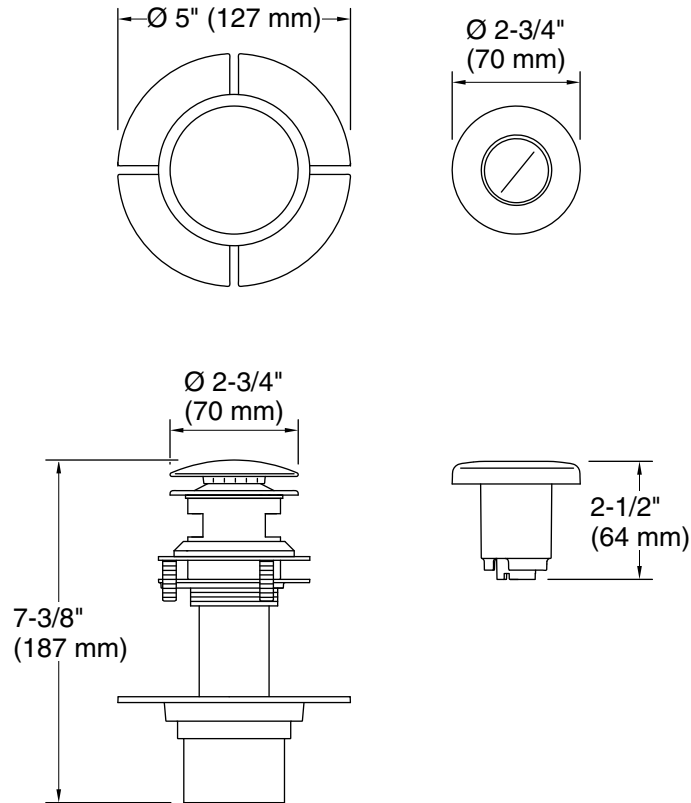

Features

- For use with freestanding baths
- Greatly reduces the installation time of your freestanding bath
- Toe-tap drain is available in a variety of colors to match KOHLER® fixtures
- Kit includes: Flange, toe-tap drain, drain body, installation tool

Material

- Brass construction ensures durability and reliability
- PVC flange
- KOHLER finishes resist corrosion and tarnishing

Installation

- Above-the-floor

Codes/Standards

ASME A112.18.2/CSA B125.2

KOHLER® One-Year Limited Warranty

See website for detailed warranty information.

Available Colors/Finishes

Color tiles intended for reference only.

Color	Code	Description
	0	White
	7	Black Black™

Technical Information

All product dimensions are nominal.

Drain included: Yes

Notes

Install this product according to the installation instructions.