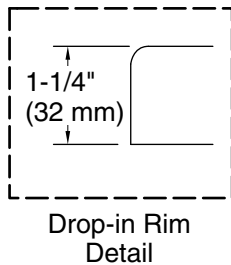

## Available Colors/Finishes

*Color tiles intended for reference only.*

Color	Code	Description
-------	------	-------------

	0	White
	96	Biscuit

No change in measurements if connected with drain illustrated. (1381626)

## Technical Information

All product dimensions are nominal.

Drain location:	Left
Basin area, bottom:	55-1/2" x 24-13/16" (1409 mm x 631 mm)
Basin area, top:	66-1/8" x 29-1/2" (1679 mm x 749 mm)
Weight:	162.22 lbs (73.6 kg)
Water depth:	13-1/4" (337 mm)
Water capacity:	82.42 gal (312 L)
Minimum flat for door:	2-15/16" (75 mm)