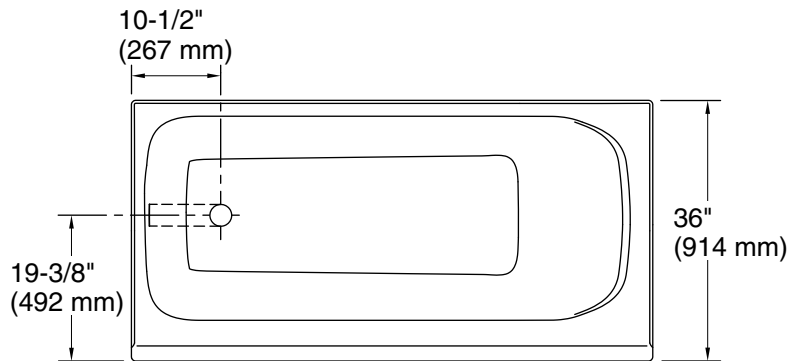

## Available Colors/Finishes

*Color tiles intended for reference only.*

Color	Code	Description
-------	------	-------------

	0	White
	96	Biscuit

No change in measurements if connected with drain illustrated. (1381626)

## Technical Information

All product dimensions are nominal.

Drain location:	Left
Basin area, bottom:	55-1/2" x 24-13/16" (1409 mm x 631 mm)
Basin area, top:	66-1/8" x 29-1/2" (1679 mm x 749 mm)
Weight:	162.22 lbs (73.6 kg)
Water depth:	13-1/4" (337 mm)
Water capacity:	82.42 gal (312 L)
Minimum flat for door:	2-15/16" (75 mm)