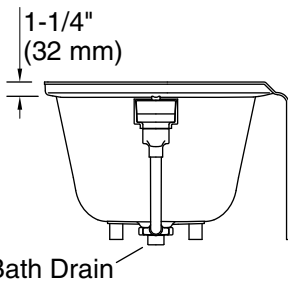

## Features

- Slotted overflow allows for deep soaking
- 13-1/4" (337 mm) deep-soaking depth provides a relaxing bathing experience
- Integral lumbar support and neck rest offer extra comfort while bathing
- Low step-over height allows easy entry and exit
- Integral overflow and preinstalled toe-tap drain reduce installation time
- Toe-tap drain color-matched to the bath
- Integral apron creates a clean, finished look
- Textured bottom surface

## Available Colors/Finishes

*Color tiles intended for reference only.*

Color	Code	Description
-------	------	-------------

	0	White
	96	Biscuit

No change in measurements if connected with drain illustrated. (1381626)

## Technical Information

All product dimensions are nominal.

Drain location:	Left
Basin area, bottom:	55-1/2" x 24-13/16" (1409 mm x 631 mm)
Basin area, top:	66-1/8" x 29-1/2" (1679 mm x 749 mm)
Weight:	162.22 lbs (73.6 kg)
Water depth:	13-1/4" (337 mm)
Water capacity:	82.42 gal (312 L)
Minimum flat for door:	2-15/16" (75 mm)