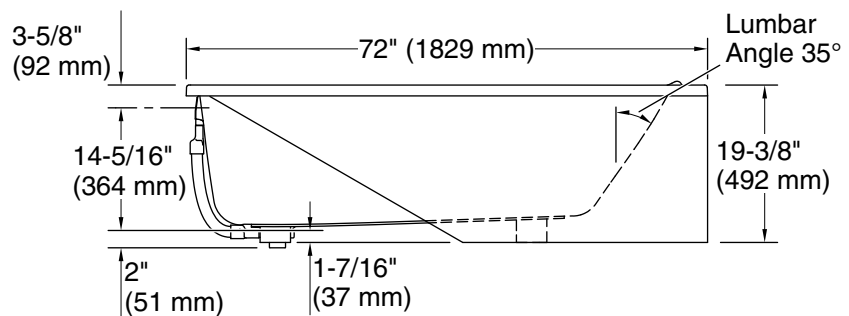

## Available Colors/Finishes

*Color tiles intended for reference only.*

Color	Code	Description
-------	------	-------------

	0	White
	96	Biscuit

No change in measurements if connected with drain illustrated. (1381626)

## Technical Information

All product dimensions are nominal.

Drain location:	Left
Basin area, bottom:	55-1/2" x 24-13/16" (1409 mm x 631 mm)
Basin area, top:	66-1/8" x 29-1/2" (1679 mm x 749 mm)
Weight:	162.22 lbs (73.6 kg)
Water depth:	13-1/4" (337 mm)
Water capacity:	82.42 gal (312 L)
Minimum flat for door:	2-15/16" (75 mm)