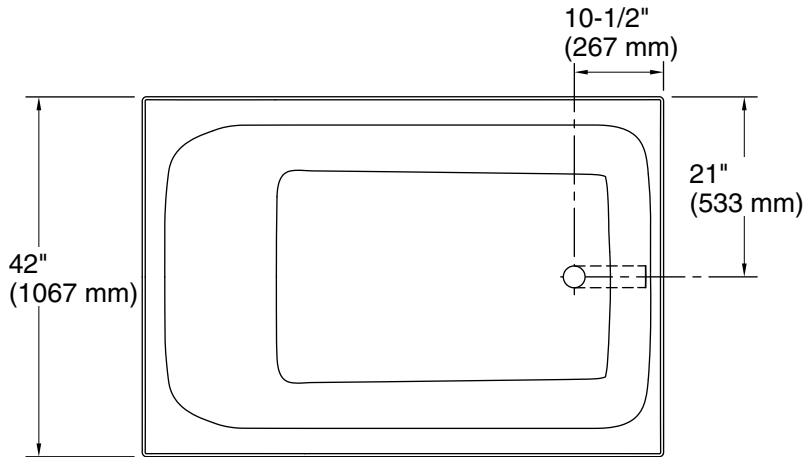

Features

- Slotted overflow allows for deep soaking
- 13-1/4" (337 mm) deep-soaking depth provides a relaxing bathing experience
- Integral lumbar support and neck rest offer extra comfort while bathing
- Low step-over height allows easy entry and exit
- Integral overflow and preinstalled toe-tap drain reduce installation time
- Toe-tap drain color-matched to the bath
- Textured bottom surface

Available Colors/Finishes

Color tiles intended for reference only.

Color	Code	Description
-------	------	-------------

	0	White
	96	Biscuit

No change in measurements if connected with drain illustrated. (1381626)

Technical Information

All product dimensions are nominal.

Drain location:	Reversible
Basin area, bottom:	43-1/2" x 30-13/16" (1105 mm x 783 mm)
Basin area, top:	55-15/16" x 35-1/2" (1421 mm x 901 mm)
Weight:	101.24 lbs (45.9 kg)
Water depth:	13-1/4" (337 mm)
Water capacity:	80.3 gal (304 L)
Minimum flat for door:	2-15/16" (75 mm)

Notes

Measure your actual product for rough-in details.

Install this product according to the installation instructions.

The hot water supply should be 70% of the capacity of the bath or greater. Installations will vary.