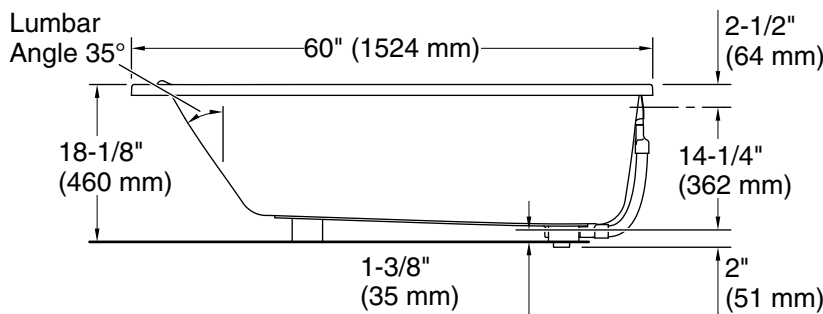

Features

- Slotted overflow allows for deep soaking
- 13-1/4" (337 mm) deep-soaking depth provides a relaxing bathing experience
- Integral lumbar support and neck rest offer extra comfort while bathing
- Low step-over height allows easy entry and exit
- Integral overflow and preinstalled toe-tap drain reduce installation time
- Toe-tap drain color-matched to the bath
- Textured bottom surface

Available Colors/Finishes

Color tiles intended for reference only.

Color	Code	Description
-------	------	-------------

	0	White
	96	Biscuit

No change in measurements if connected with drain illustrated. (1381626)

Technical Information

All product dimensions are nominal.

Drain location:	Reversible
Basin area, bottom:	43-1/2" x 30-13/16" (1105 mm x 783 mm)
Basin area, top:	55-15/16" x 35-1/2" (1421 mm x 901 mm)
Weight:	101.24 lbs (45.9 kg)
Water depth:	13-1/4" (337 mm)
Water capacity:	80.3 gal (304 L)
Minimum flat for door:	2-15/16" (75 mm)

Notes

Measure your actual product for rough-in details.

Install this product according to the installation instructions.

The hot water supply should be 70% of the capacity of the bath or greater. Installations will vary.