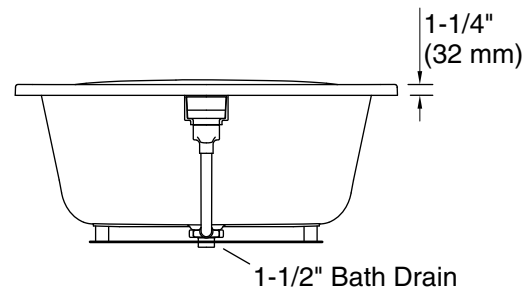

Features

- Slotted overflow allows for deep soaking
- 13-1/4" (337 mm) deep-soaking depth provides a relaxing bathing experience
- Integral lumbar support and neck rest offer extra comfort while bathing
- Low step-over height allows easy entry and exit
- Integral overflow and preinstalled toe-tap drain reduce installation time
- Toe-tap drain color-matched to the bath
- Textured bottom surface

Available Colors/Finishes

Color tiles intended for reference only.

Color	Code	Description
-------	------	-------------

	0	White
	96	Biscuit

No change in measurements if connected with drain illustrated. (1381626)

Technical Information

All product dimensions are nominal.

Drain location:	Reversible
Basin area, bottom:	43-1/2" x 30-13/16" (1105 mm x 783 mm)
Basin area, top:	55-15/16" x 35-1/2" (1421 mm x 901 mm)
Weight:	101.24 lbs (45.9 kg)
Water depth:	13-1/4" (337 mm)
Water capacity:	80.3 gal (304 L)
Minimum flat for door:	2-15/16" (75 mm)