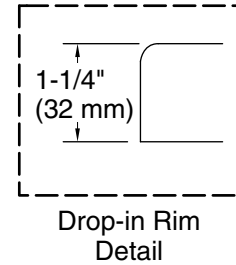

Features

- Slotted overflow allows for deep soaking
- 13-1/4" (337 mm) deep-soaking depth provides a relaxing bathing experience
- Integral lumbar support and neck rest offer extra comfort while bathing
- Low step-over height allows easy entry and exit
- Integral overflow and preinstalled toe-tap drain reduce installation time
- Toe-tap drain color-matched to the bath
- Textured bottom surface

Available Colors/Finishes

Color tiles intended for reference only.

Color	Code	Description
-------	------	-------------

	0	White
	96	Biscuit

No change in measurements if connected with drain illustrated. (1381626)

Technical Information

All product dimensions are nominal.

Drain location:	Reversible
Basin area, bottom:	43-1/2" x 30-13/16" (1105 mm x 783 mm)
Basin area, top:	55-15/16" x 35-1/2" (1421 mm x 901 mm)
Weight:	101.24 lbs (45.9 kg)
Water depth:	13-1/4" (337 mm)
Water capacity:	80.3 gal (304 L)
Minimum flat for door:	2-15/16" (75 mm)