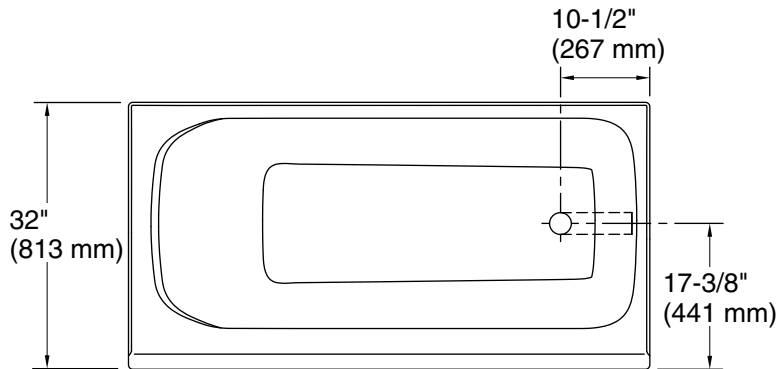

## Features

- Slotted overflow allows for deep soaking
- 13-1/4" (337 mm) deep-soaking depth provides a relaxing bathing experience
- Integral lumbar support and neck rest offer extra comfort while bathing
- Low step-over height allows easy entry and exit
- Integral overflow and preinstalled toe-tap drain reduce installation time
- Toe-tap drain color-matched to the bath
- Integral apron creates a clean, finished look
- Textured bottom surface

## Available Colors/Finishes

*Color tiles intended for reference only.*

Color	Code	Description
-------	------	-------------

	0	White
	96	Biscuit

No change in measurements if connected with drain illustrated. (1381626)

## Technical Information

All product dimensions are nominal.

Drain location:	Right
Basin area, bottom:	43-1/2" x 20-13/16" (1105 mm x 529 mm)
Basin area, top:	55-15/16" x 25-1/2" (1421 mm x 647 mm)
Weight:	94.36 lbs (42.8 kg)
Water depth:	13-1/4" (337 mm)
Water capacity:	55.35 gal (209.5 L)
Minimum flat for door:	2-15/16" (75 mm)