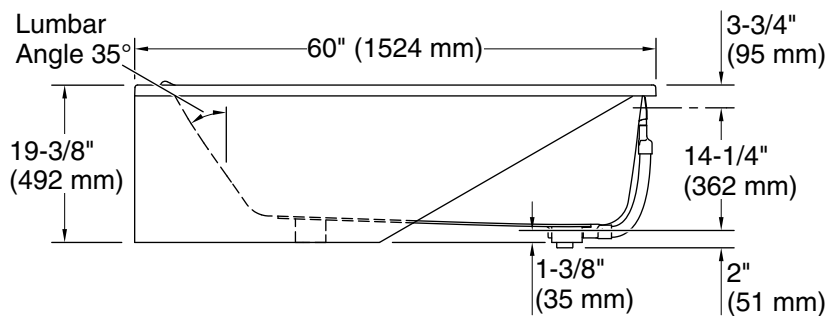

## Available Colors/Finishes

*Color tiles intended for reference only.*

Color	Code	Description
-------	------	-------------

	0	White
	96	Biscuit

No change in measurements if connected with drain illustrated. (1381626)

## Technical Information

All product dimensions are nominal.

Drain location:	Right
Basin area, bottom:	43-1/2" x 20-13/16" (1105 mm x 529 mm)
Basin area, top:	55-15/16" x 25-1/2" (1421 mm x 647 mm)
Weight:	94.36 lbs (42.8 kg)
Water depth:	13-1/4" (337 mm)
Water capacity:	55.35 gal (209.5 L)
Minimum flat for door:	2-15/16" (75 mm)