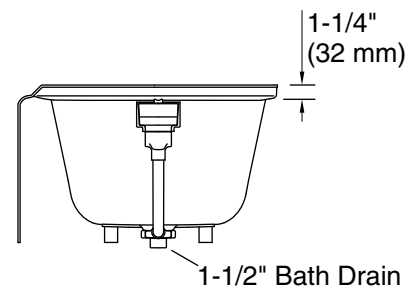

## Features

- Slotted overflow allows for deep soaking
- 13-1/4" (337 mm) deep-soaking depth provides a relaxing bathing experience
- Integral lumbar support and neck rest offer extra comfort while bathing
- Low step-over height allows easy entry and exit
- Integral overflow and preinstalled toe-tap drain reduce installation time
- Toe-tap drain color-matched to the bath
- Integral apron creates a clean, finished look
- Textured bottom surface

## Available Colors/Finishes

*Color tiles intended for reference only.*

Color	Code	Description
-------	------	-------------

	0	White
	96	Biscuit

No change in measurements if connected with drain illustrated. (1381626)

## Technical Information

All product dimensions are nominal.

Drain location:	Right
Basin area, bottom:	43-1/2" x 20-13/16" (1105 mm x 529 mm)
Basin area, top:	55-15/16" x 25-1/2" (1421 mm x 647 mm)
Weight:	94.36 lbs (42.8 kg)
Water depth:	13-1/4" (337 mm)
Water capacity:	55.35 gal (209.5 L)
Minimum flat for door:	2-15/16" (75 mm)