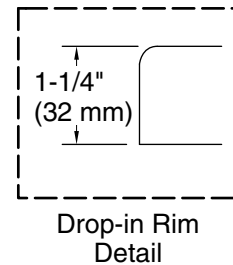

## Available Colors/Finishes

*Color tiles intended for reference only.*

Color	Code	Description
-------	------	-------------

	0	White
	96	Biscuit

No change in measurements if connected with drain illustrated. (1381626)

## Technical Information

All product dimensions are nominal.

Drain location:	Right
Basin area, bottom:	43-1/2" x 20-13/16" (1105 mm x 529 mm)
Basin area, top:	55-15/16" x 25-1/2" (1421 mm x 647 mm)
Weight:	94.36 lbs (42.8 kg)
Water depth:	13-1/4" (337 mm)
Water capacity:	55.35 gal (209.5 L)
Minimum flat for door:	2-15/16" (75 mm)