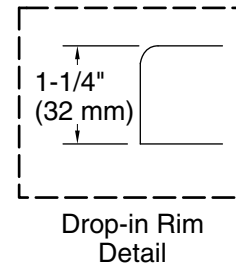

## Available Colors/Finishes

*Color tiles intended for reference only.*

Color	Code	Description
-------	------	-------------

	0	White
	96	Biscuit

No change in measurements if connected with drain illustrated. (1381626)

## Technical Information

All product dimensions are nominal.

Drain location:	Reversible
Basin area, bottom:	43-1/2" x 18-7/8" (1105 mm x 480 mm)
Basin area, top:	55-7/8" x 23-1/2" (1420 mm x 597 mm)
Weight:	82 lbs (37.2 kg)
Water depth:	13-1/4" (337 mm)
Water capacity:	51.06 gal (193.3 L)
Minimum flat for door:	2-15/16" (75 mm)