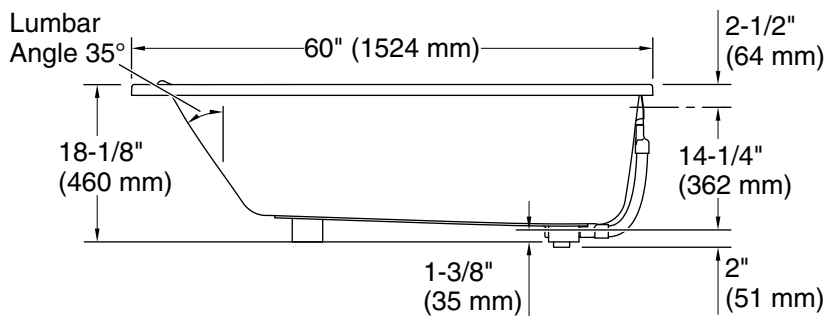

## Available Colors/Finishes

*Color tiles intended for reference only.*

Color	Code	Description
-------	------	-------------

	0	White
	96	Biscuit

No change in measurements if connected with drain illustrated. (1381626)

## Technical Information

All product dimensions are nominal.

Drain location:	Reversible
Basin area, bottom:	43-1/2" x 18-7/8" (1105 mm x 480 mm)
Basin area, top:	55-7/8" x 23-1/2" (1420 mm x 597 mm)
Weight:	82 lbs (37.2 kg)
Water depth:	13-1/4" (337 mm)
Water capacity:	51.06 gal (193.3 L)
Minimum flat for door:	2-15/16" (75 mm)