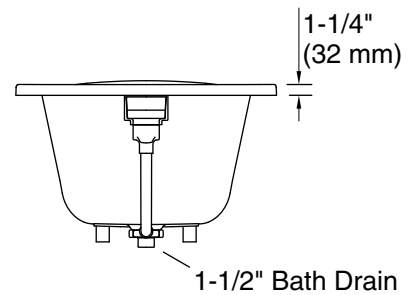

## Available Colors/Finishes

*Color tiles intended for reference only.*

Color	Code	Description
-------	------	-------------

	0	White
	96	Biscuit

No change in measurements if connected with drain illustrated. (1381626)

## Technical Information

All product dimensions are nominal.

Drain location:	Reversible
Basin area, bottom:	43-1/2" x 18-7/8" (1105 mm x 480 mm)
Basin area, top:	55-7/8" x 23-1/2" (1420 mm x 597 mm)
Weight:	82 lbs (37.2 kg)
Water depth:	13-1/4" (337 mm)
Water capacity:	51.06 gal (193.3 L)
Minimum flat for door:	2-15/16" (75 mm)