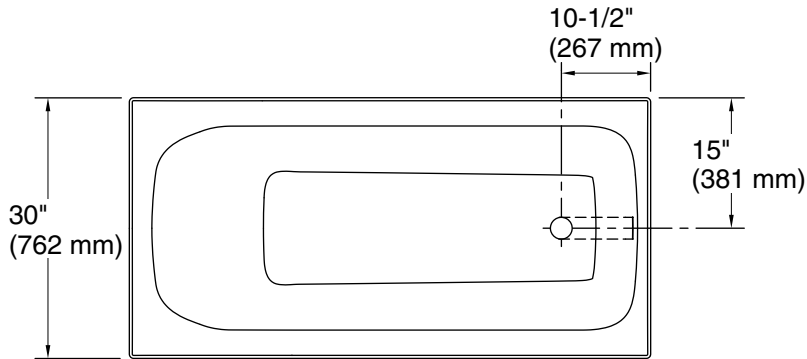

## Available Colors/Finishes

*Color tiles intended for reference only.*

Color	Code	Description
-------	------	-------------

	0	White
	96	Biscuit

No change in measurements if connected with drain illustrated. (1381626)

## Technical Information

All product dimensions are nominal.

Drain location:	Reversible
Basin area, bottom:	43-1/2" x 18-7/8" (1105 mm x 480 mm)
Basin area, top:	55-7/8" x 23-1/2" (1420 mm x 597 mm)
Weight:	82 lbs (37.2 kg)
Water depth:	13-1/4" (337 mm)
Water capacity:	51.06 gal (193.3 L)
Minimum flat for door:	2-15/16" (75 mm)