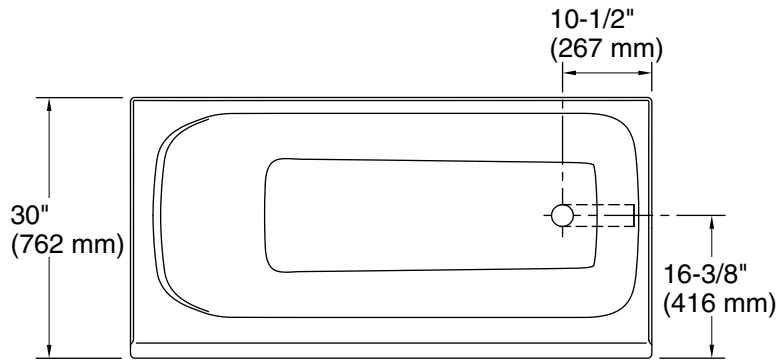

## Features

- Slotted overflow allows for deep soaking
- 13-1/4" (337 mm) deep-soaking depth provides a relaxing bathing experience
- Integral lumbar support and neck rest offer extra comfort while bathing
- Low step-over height allows easy entry and exit
- Integral overflow and preinstalled toe-tap drain reduce installation time
- Toe-tap drain color-matched to the bath
- Integral apron creates a clean, finished look
- Textured bottom surface

## Available Colors/Finishes

*Color tiles intended for reference only.*

Color	Code	Description
-------	------	-------------

	0	White
	96	Biscuit

No change in measurements if connected with drain illustrated. (1381626)

## Technical Information

All product dimensions are nominal.

Drain location:	Right
Basin area, bottom:	43-1/2" x 18-13/16" (1105 mm x 478 mm)
Basin area, top:	55-15/16" x 23-1/2" (1421 mm x 597 mm)
Weight:	87.2 lbs (39.6 kg)
Water depth:	13-1/4" (337 mm)
Water capacity:	51.06 gal (193.3 L)
Minimum flat for door:	2-15/16" (75 mm)