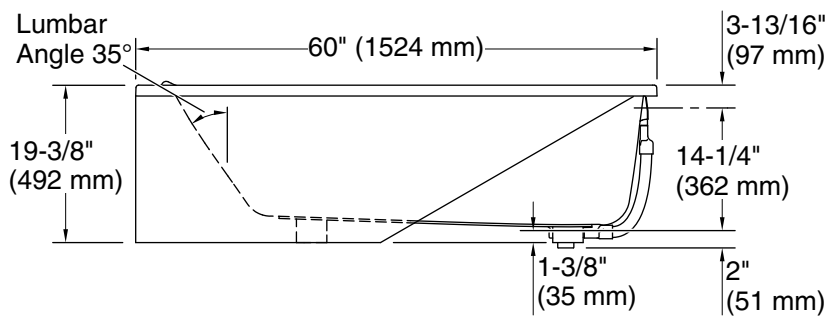

## Available Colors/Finishes

*Color tiles intended for reference only.*

Color	Code	Description
-------	------	-------------

	0	White
	96	Biscuit

No change in measurements if connected with drain illustrated. (1381626)

## Technical Information

All product dimensions are nominal.

Drain location:	Right
Basin area, bottom:	43-1/2" x 18-13/16" (1105 mm x 478 mm)
Basin area, top:	55-15/16" x 23-1/2" (1421 mm x 597 mm)
Weight:	87.2 lbs (39.6 kg)
Water depth:	13-1/4" (337 mm)
Water capacity:	51.06 gal (193.3 L)
Minimum flat for door:	2-15/16" (75 mm)