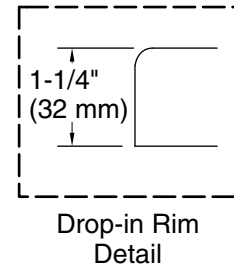

## Available Colors/Finishes

*Color tiles intended for reference only.*

Color	Code	Description
-------	------	-------------

	0	White
	96	Biscuit

No change in measurements if connected with drain illustrated. (1381626)

## Technical Information

All product dimensions are nominal.

Drain location:	Right
Basin area, bottom:	43-1/2" x 18-13/16" (1105 mm x 478 mm)
Basin area, top:	55-15/16" x 23-1/2" (1421 mm x 597 mm)
Weight:	87.2 lbs (39.6 kg)
Water depth:	13-1/4" (337 mm)
Water capacity:	51.06 gal (193.3 L)
Minimum flat for door:	2-15/16" (75 mm)