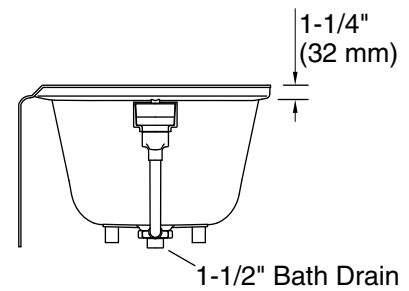

## Available Colors/Finishes

*Color tiles intended for reference only.*

Color	Code	Description
-------	------	-------------

	0	White
	96	Biscuit

No change in measurements if connected with drain illustrated. (1381626)

## Technical Information

All product dimensions are nominal.

Drain location:	Right
Basin area, bottom:	43-1/2" x 18-13/16" (1105 mm x 478 mm)
Basin area, top:	55-15/16" x 23-1/2" (1421 mm x 597 mm)
Weight:	87.2 lbs (39.6 kg)
Water depth:	13-1/4" (337 mm)
Water capacity:	51.06 gal (193.3 L)
Minimum flat for door:	2-15/16" (75 mm)