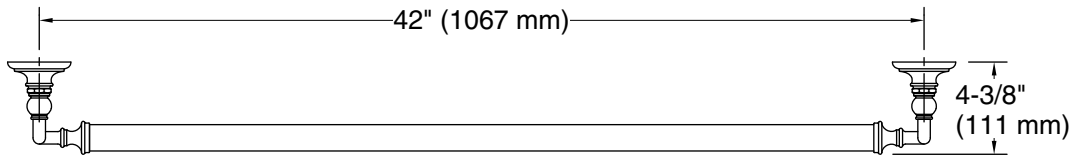

Features

- 42" (1067 mm) bar
- Provides minimum 300 lb load capacity
- Coordinates with traditional-style KOHLER® faucets and showering components

Material

- Premium metal construction for durability and reliability
- KOHLER finishes resist corrosion and tarnishing

Technical Information

All product dimensions are nominal.

Installation Type: Wall-mount

Material: Zinc, Stainless Steel

Notes

Measure your actual product for roughing-in details.

WARNING: Risk of personal injury. The wall plates on the grab bar must be mounted to a brace between the wall studs. This will ensure that the weight of the user is adequately supported.