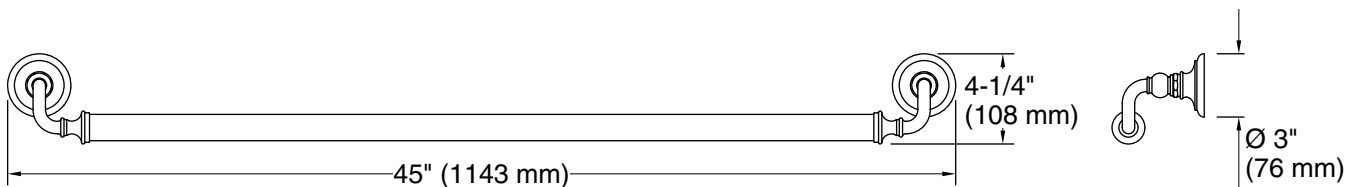

Features

- 42" (1067 mm) bar
- Provides minimum 300 lb load capacity
- Coordinates with traditional-style KOHLER® faucets and showering components

Material

- Premium metal construction for durability and reliability
- KOHLER finishes resist corrosion and tarnishing

Technical Information

All product dimensions are nominal.

Installation Type: Wall-mount

Material: Zinc, Stainless Steel

Notes

Measure your actual product for roughing-in details.

WARNING: Risk of personal injury. The wall plates on the grab bar must be mounted to a brace between the wall studs. This will ensure that the weight of the user is adequately supported.