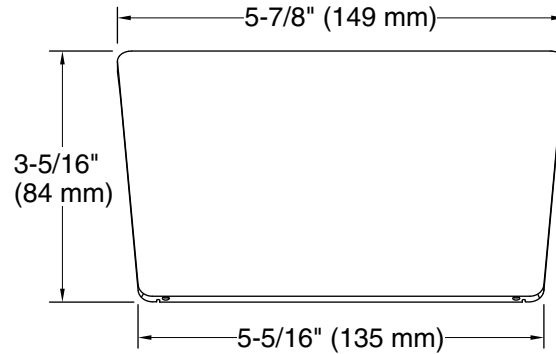

Features

- Contoured overflow hood
- Designed specifically for use with the Tea-for-Two Cable Pop-up Drain (sold separately)

Material

- KOHLER finishes resist corrosion and tarnishing

Codes/Standards

ASME A112.18.2/CSA B125.2

Technical Information

All product dimensions are nominal.

Drain included: No

Notes

Install this product according to the installation instructions.