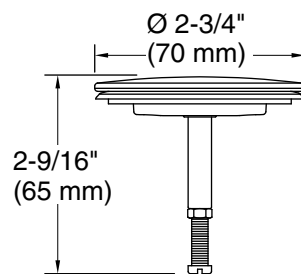

Features

- Contoured overflow hood
- Designed specifically for use with the Tea-for-Two Cable Pop-up Drain (sold separately)

Material

- KOHLER finishes resist corrosion and tarnishing

Codes/Standards

ASME A112.18.2/CSA B125.2

Technical Information

All product dimensions are nominal.

Drain included: No

Notes

Install this product according to the installation instructions.