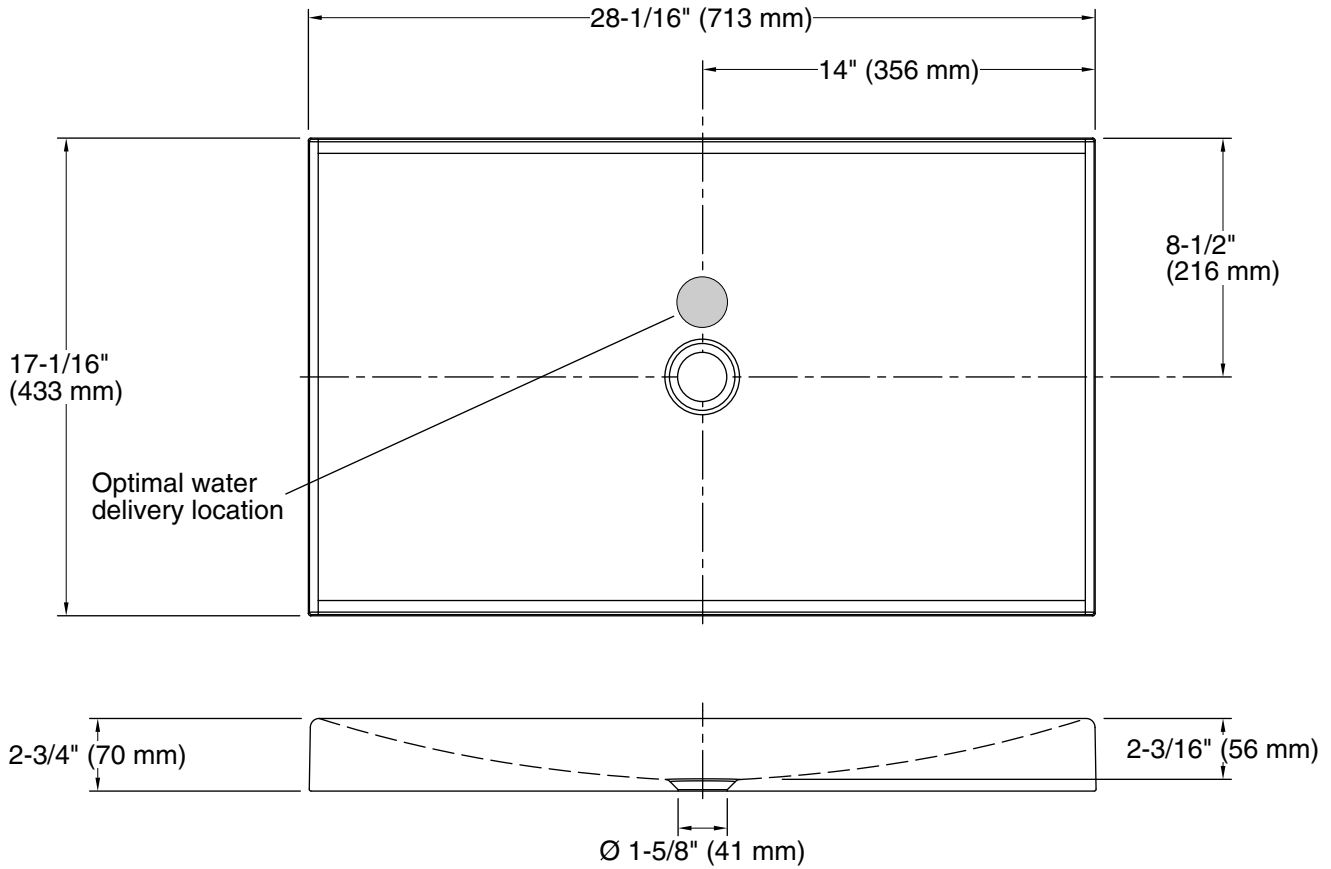

For the most current Specification Sheet, go to www.kohler.com.

9-13-2021 04:36 - US/CA/MX

THE BOLD LOOK
OF **KOHLER**®

Technical Information

All product dimensions are nominal.

Bowl configuration:	Single
Installation:	Vessel
Bowl area (Only):	Length: 27-7/8" (708 mm) Width: 16-3/16" (411 mm) Bowl depth: 2-3/16" (56 mm) Water depth: 2-3/16" (56 mm)
Drain hole:	1-5/8" (41 mm)