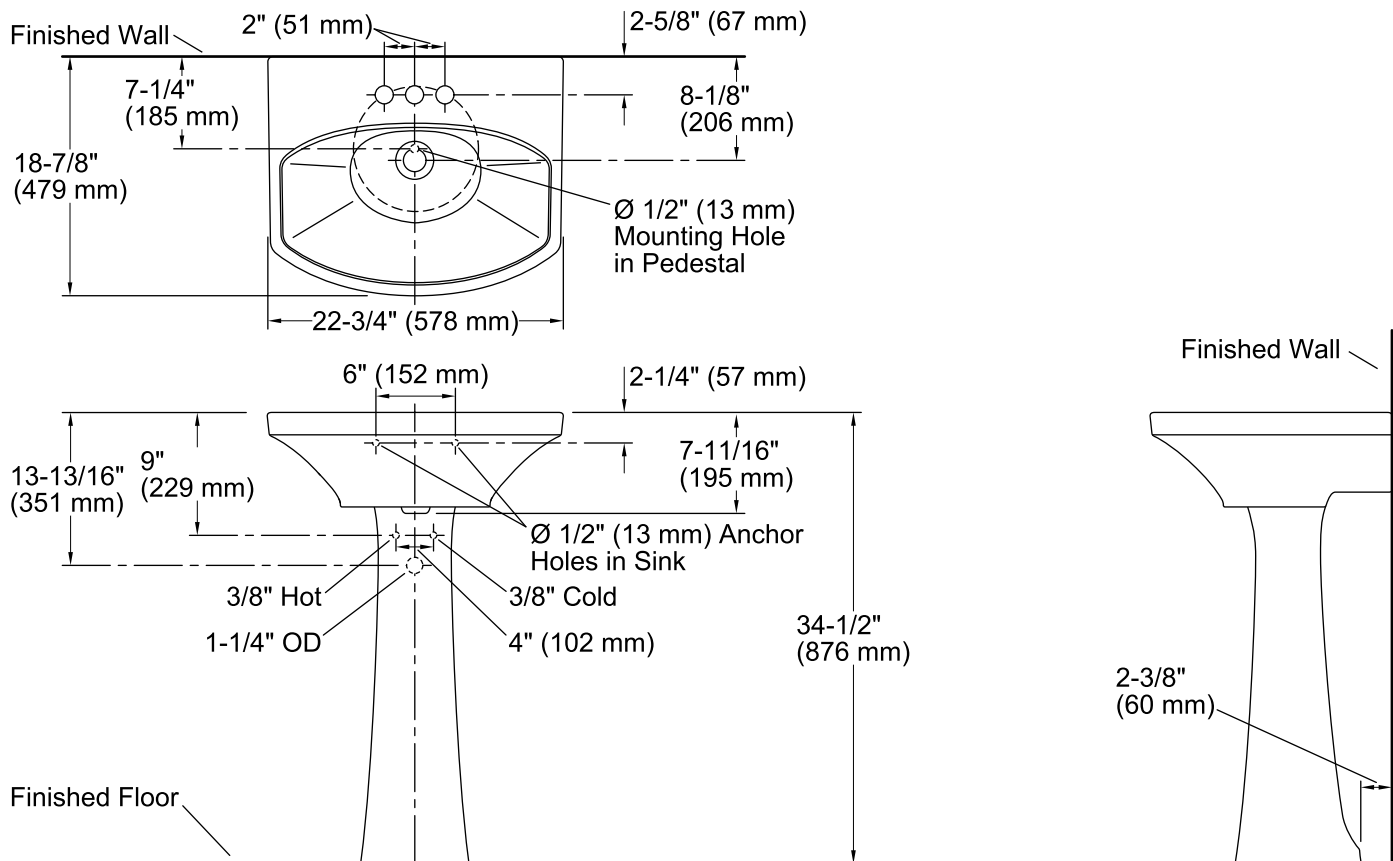

## Features

- Vitreous china.
- Pedestal sink.
- Generous basin and deck size.
- With overflow.
- 4-inch centers.
- Coordinates with other products in the Cimarron collection.
- 22-3/4" (578 mm) x 18-7/8" (479 mm) x 34-1/2" (876 mm)

## Technical Information

All product dimensions are nominal.

Bowl configuration:	Single
Installation:	Pedestal
Bowl area (Only)	Length: 21" (533 mm) Width: 12-3/4" (324 mm) Water depth: 3-5/8" (92 mm)
Number of deck holes:	3
Faucet hole(s):	1-1/4" (32 mm)
Drain hole:	1-3/4" (44 mm)