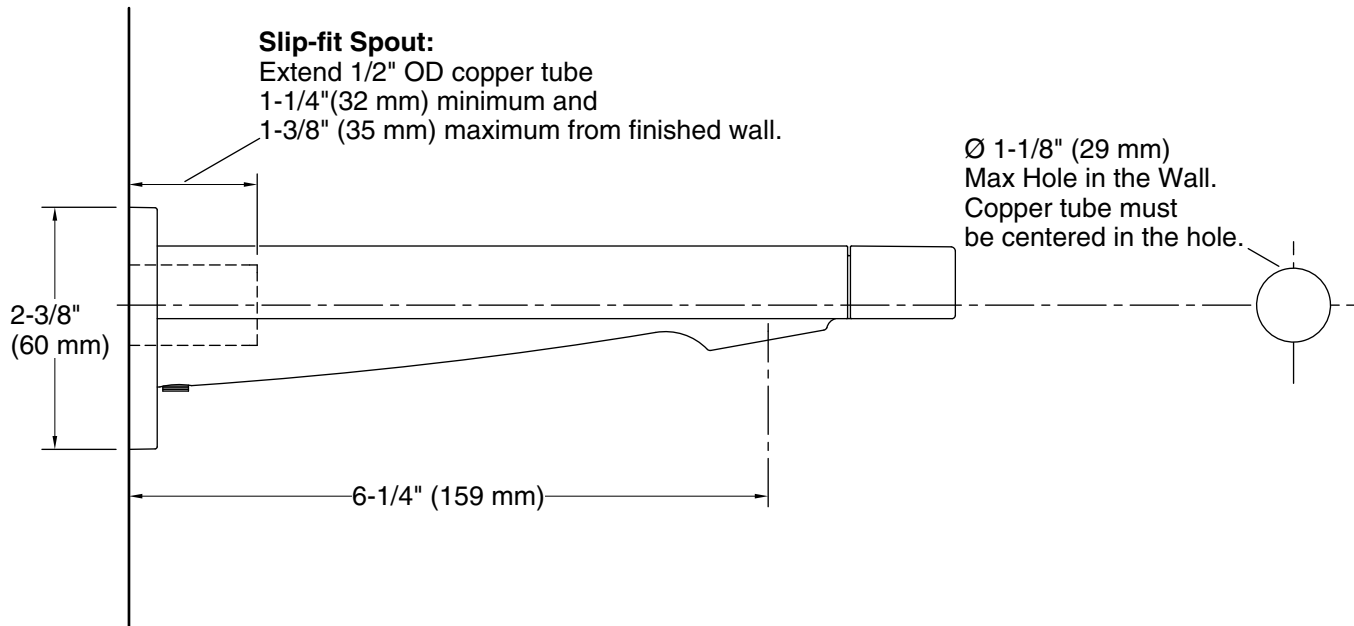

### Features

- Diverter spout with slip-fit connection
- 6-1/4" (159 mm) spout reach
- 1-1/8" (29 mm) max hole diameter
- Coordinates with other products in the Parallel collection

### Technical Information

All product dimensions are nominal.

Drain included: No