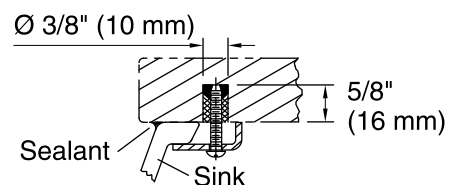

### Technical Information

All product dimensions are nominal.

Bowl configuration:	Single
Installation:	Under-mount
Bowl area (Only)	Length: 17" (432 mm) Width: 14" (356 mm) Water depth: 6-3/8" (162 mm)
Drain hole:	1-3/4" (44 mm)
Template:	1151011-7, required, not included