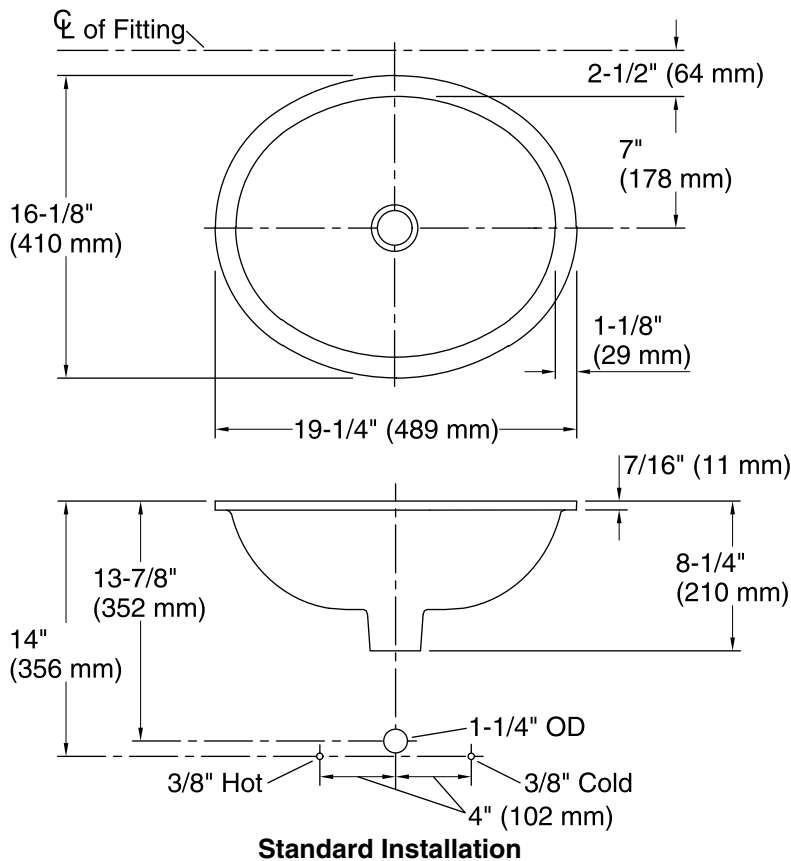

## Features

- Vitreous china.
- Glazed underside.
- Under-mount.
- Oval basin.
- Without overflow.
- No faucet holes; requires wall- or counter-mount faucet.
- 17" (432 mm) x 14" (356 mm)

### Technical Information

All product dimensions are nominal.

Bowl configuration:	Single
Installation:	Under-mount
Bowl area (Only)	Length: 17" (432 mm) Width: 14" (356 mm) Water depth: 6-3/8" (162 mm)
Drain hole:	1-3/4" (44 mm)
Template:	1151011-7, required, not included