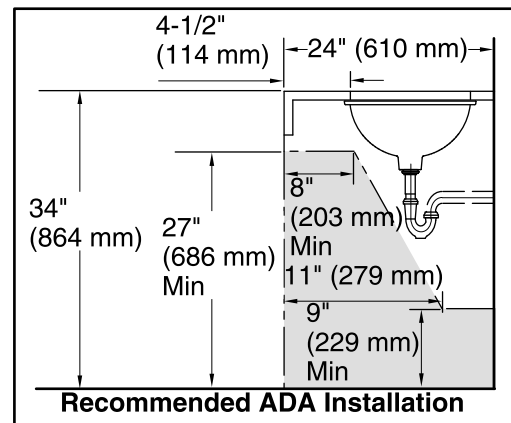

## Features

- Vitreous china.
- Glazed underside.
- Under-mount.
- Oval basin.
- Without overflow.
- No faucet holes; requires wall- or counter-mount faucet.
- 17" (432 mm) x 14" (356 mm)

### Technical Information

All product dimensions are nominal.

Bowl configuration:	Single
Installation:	Under-mount
Bowl area (Only)	Length: 17" (432 mm) Width: 14" (356 mm) Water depth: 6-3/8" (162 mm)
Drain hole:	1-3/4" (44 mm)
Template:	1151011-7, required, not included