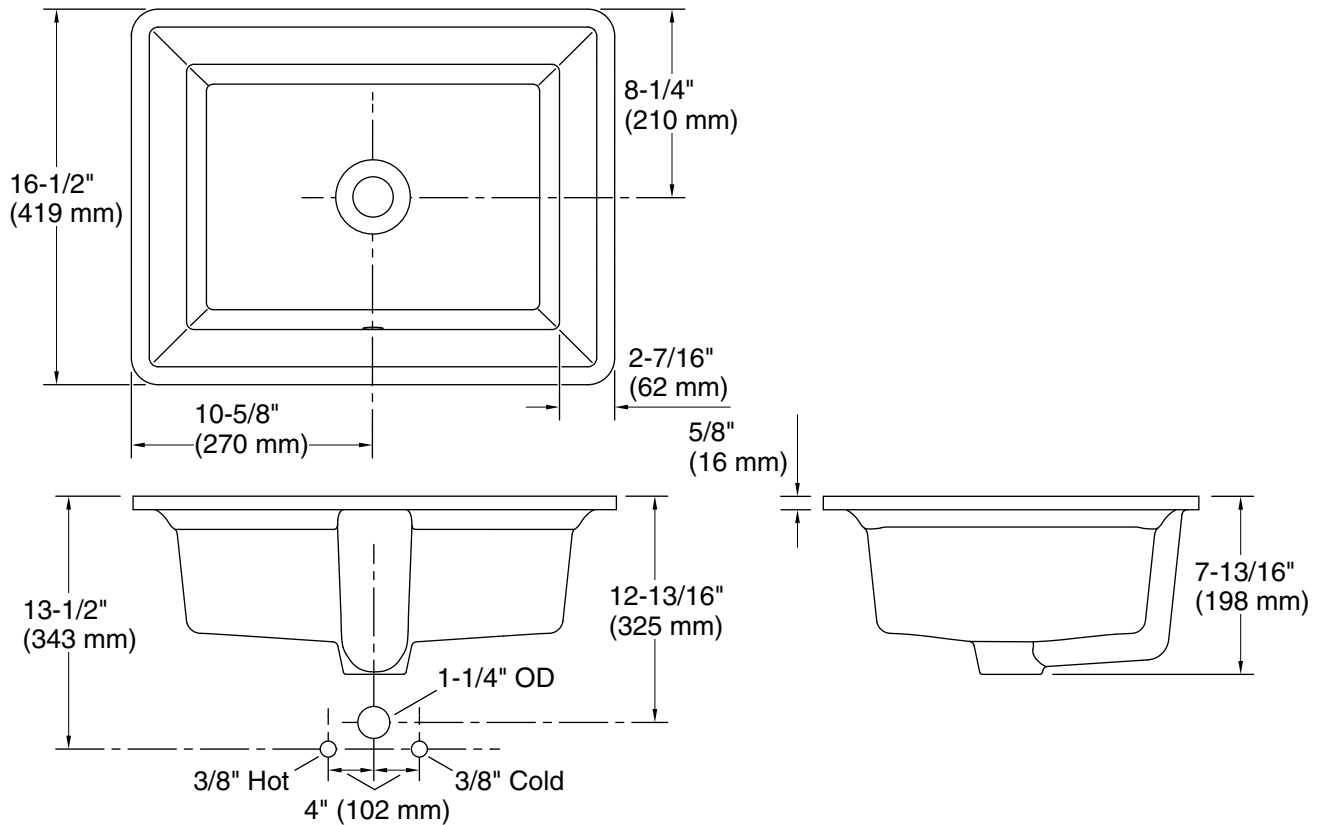

### Technical Information

All product dimensions are nominal.

Min. base cabinet width: 20-1/2" (521 mm)

With overflow: Yes

Drain hole: 1-3/4" (45 mm)