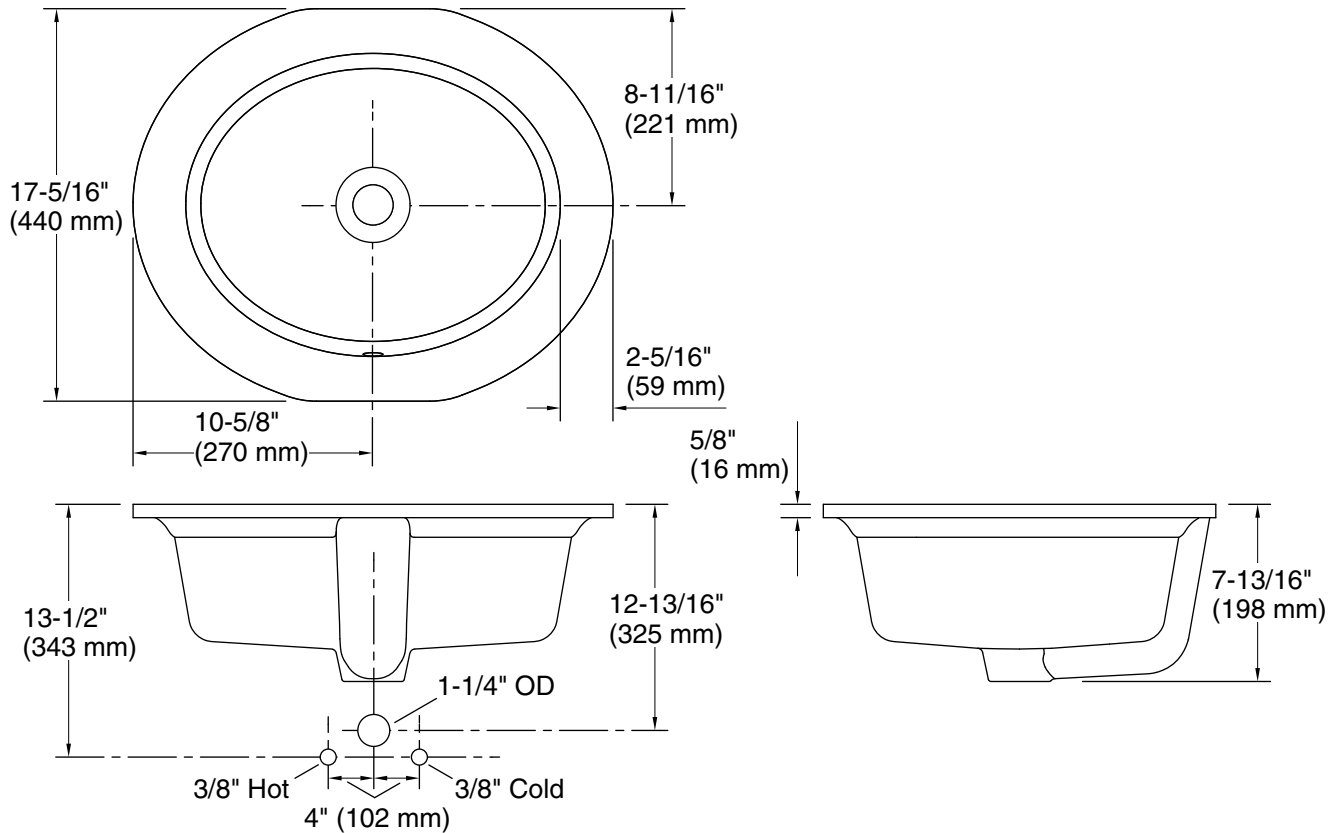

Artifacts™

21-1/4" oval undermount bathroom sink
K-21782

Features

- Oval basin
- Center drain
- With overflow
- No faucet holes; requires wall- or counter-mount faucet
- Coordinates with other products in the Artifacts collection

Material

- Vitreous china

Installation

- Undermount

Codes/Standards

ASME A112.19.2/CSA B45.1

KOHLER® Vitreous China Bathroom Sink Lifetime Limited Warranty

See website for detailed warranty information.

Available Colors/Finishes

Color tiles intended for reference only.

Color Code Description

	0	White
---	---	-------

Technical Information

All product dimensions are nominal.

Min. base cabinet width: 22" (559 mm)

With overflow: Yes

Drain hole: 1-3/4" (45 mm)

Notes

Install this product according to the installation instructions.