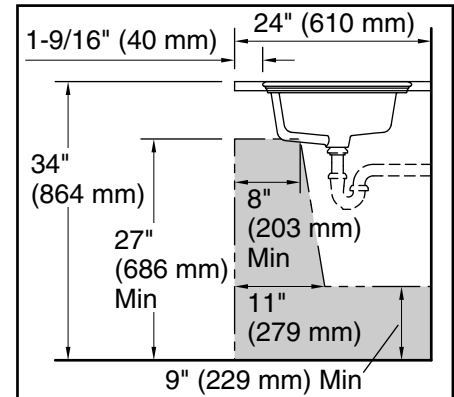

Color Code Description

	0	White
---	---	-------

Recommended ADA Installation

Technical Information

All product dimensions are nominal.

Min. base cabinet width: 22" (559 mm)

Drain hole: 1-3/4" (45 mm)

Notes