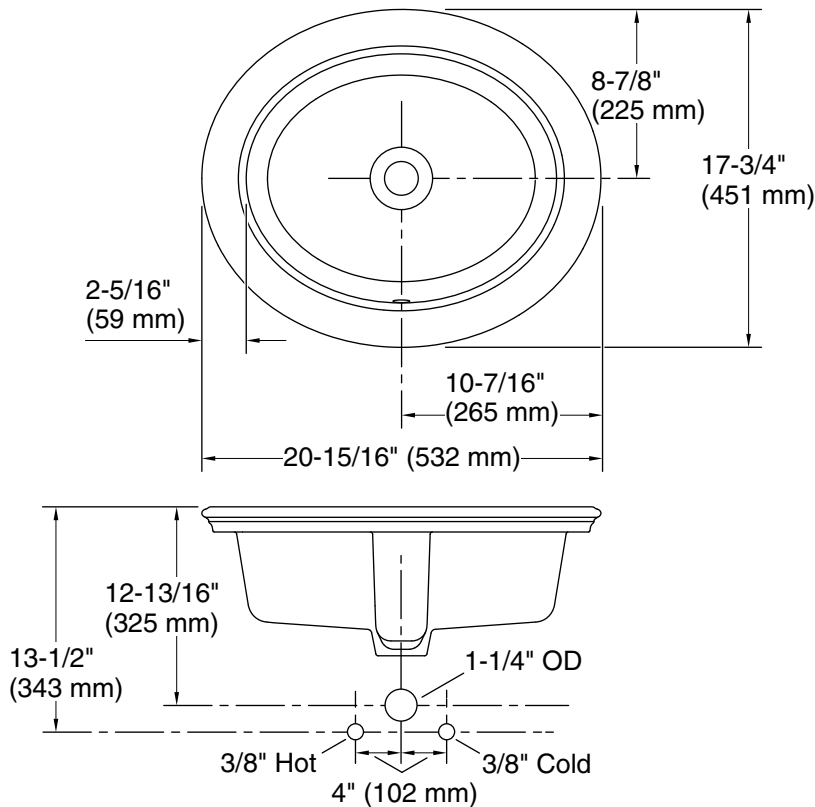

Color Code Description

	0	White
---	---	-------

Recommended ADA Installation

Technical Information

All product dimensions are nominal.

Min. base cabinet width: 22" (559 mm)

Drain hole: 1-3/4" (45 mm)

Notes