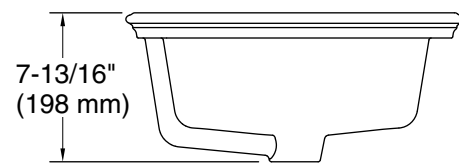

Color Code Description

	0	White
---	---	-------

Recommended ADA Installation

Technical Information

All product dimensions are nominal.

Min. base cabinet width: 22" (559 mm)

Drain hole: 1-3/4" (45 mm)

Notes