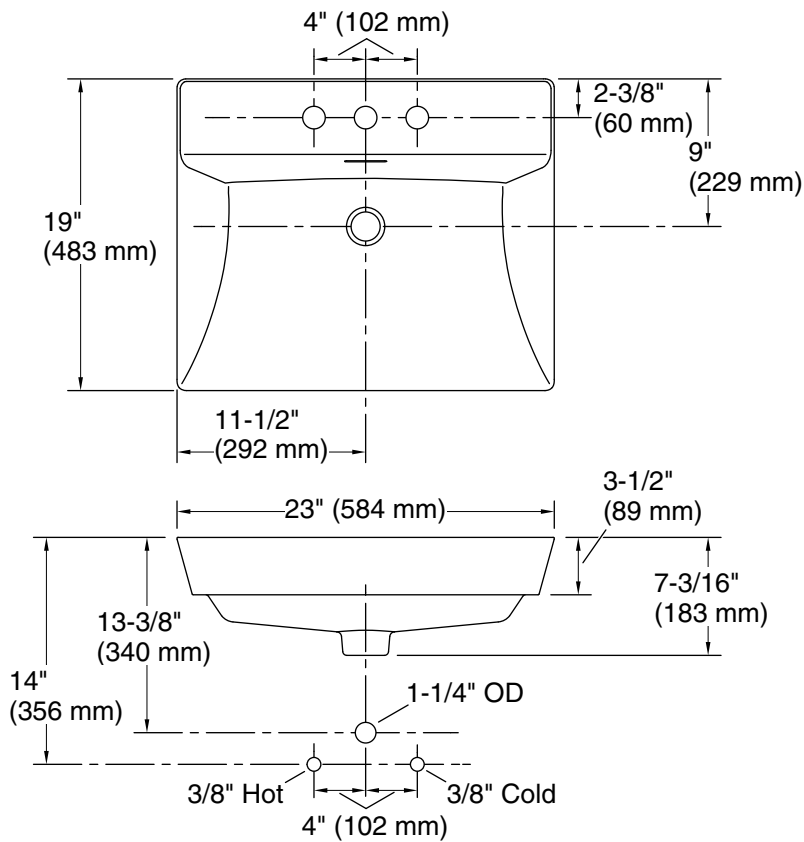

Brazn™ Rectangle

Vessel bathroom sink with widespread faucet
holes
K-21059-8

Features

- 8" (203 mm) widespread faucet holes.
- With overflow.
- Rectangular basin.

Material

- Vitreous china.

Installation

- Vessel.

Color tiles intended for reference only.

Color	Code	Description
-------	------	-------------

0		
---	--	--

Brazn™ Rectangle

Vessel bathroom sink with widespread faucet holes

K-21059-8

Recommended ADA Installation

Technical Information

All product dimensions are nominal.

Installation: Vessel

Drain hole: 1-3/4" (45 mm)

Notes

Install this product according to the installation instructions.

ADA, OBC, CSA B651 compliant when installed to the specific requirements of these regulations.