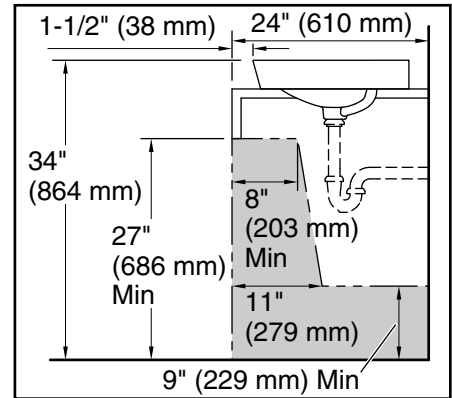

Brazn™ Rectangle

Vessel bathroom sink with widespread faucet
holes
K-21059-8

Features

- 8" (203 mm) widespread faucet holes.
- With overflow.
- Rectangular basin.

Material

- Vitreous china.

Installation

- Vessel.

Color tiles intended for reference only.

Color	Code	Description
-------	------	-------------

0		
---	--	--

Brazn™ Rectangle

Vessel bathroom sink with widespread faucet holes

K-21059-8

Recommended ADA Installation

Technical Information

All product dimensions are nominal.

Installation: Vessel

Drain hole: 1-3/4" (45 mm)

Notes

Install this product according to the installation instructions.

ADA, OBC, CSA B651 compliant when installed to the specific requirements of these regulations.