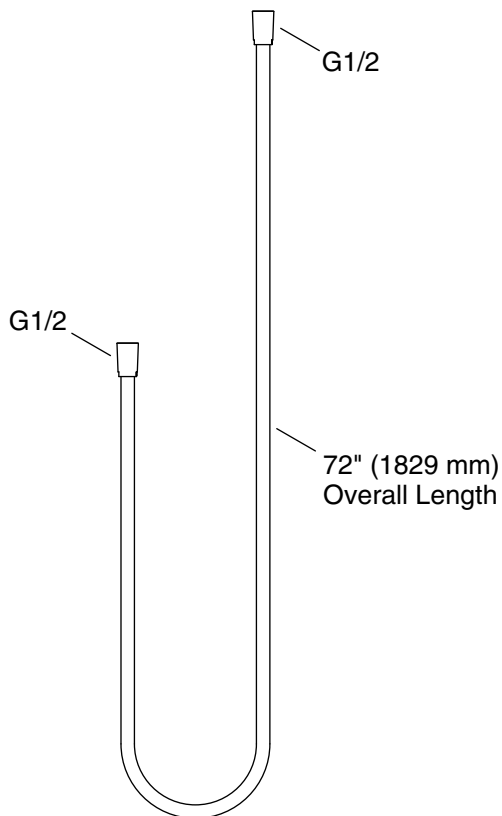

Technical Information

All product dimensions are nominal.

Notes

ADA, OBC, CSA B651 compliant when installed to the specific requirements of these regulations.