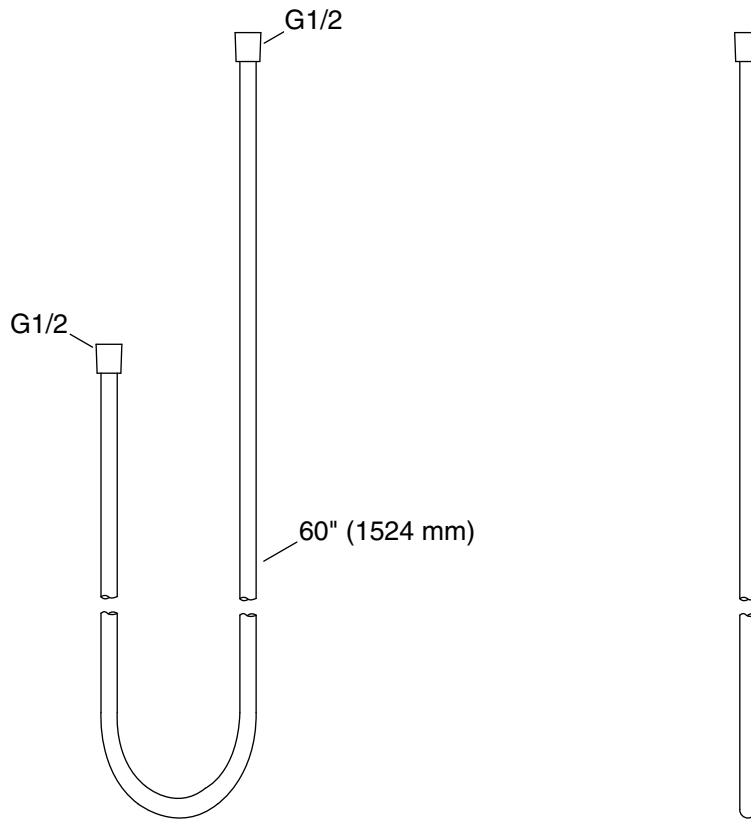

### Features

- 60" (1524 mm) hose length.
- Swivel base helps reach target areas.
- For use with a handshower (sold separately).
- Finish-matched hose fittings.

### Available Colors/Finishes

*Color tiles intended for reference only.*

Color	Code	Description
-------	------	-------------

BN Vibrant® Brushed Nickel

BL Matte Black

**Technical Information**

All product dimensions are nominal.