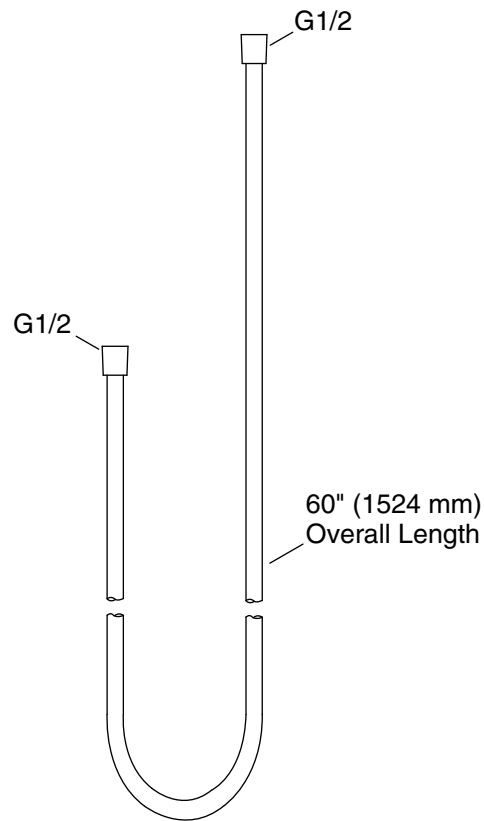

### Features

- 60" (1524 mm) hose length.
- Swivel base helps reach target areas.
- For use with a handshower (sold separately).
- Hose fittings in contrasting finish.

### Available Colors/Finishes

*Color tiles intended for reference only.*

Color	Code	Description
-------	------	-------------

CP

Polished Chrome

**Technical Information**

All product dimensions are nominal.

**Notes**