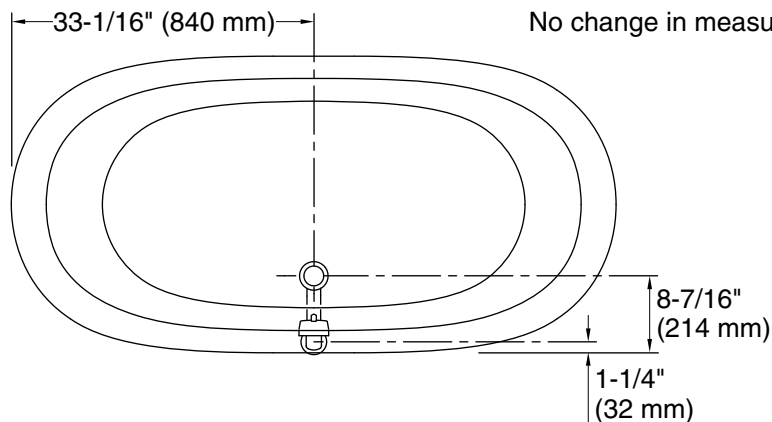

	0	White
---	---	-------

Technical Information

All product dimensions are nominal.

Drain location:	Center
Basin area, bottom:	48-15/16" x 24-3/4" (1243 mm x 629 mm)
Basin area, top:	58-11/16" x 27-13/16" (1491 mm x 706 mm)
Weight:	396.2 lbs (179.7 kg)
Minimum floor load:	90 lbs/ft ² (439.4 kg/m ²)
Water depth:	14-3/8" (366 mm)
Water capacity:	90 gal (340.7 L)
Template:	1344921-7, not required, included