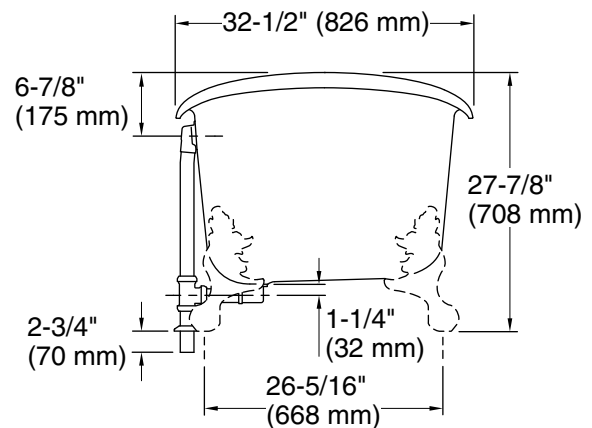

	0	White
---	---	-------

Technical Information

All product dimensions are nominal.

Drain location:	Center
Basin area, bottom:	48-15/16" x 24-3/4" (1243 mm x 629 mm)
Basin area, top:	58-11/16" x 27-13/16" (1491 mm x 706 mm)
Weight:	396.2 lbs (179.7 kg)
Minimum floor load:	90 lbs/ft ² (439.4 kg/m ²)
Water depth:	14-3/8" (366 mm)
Water capacity:	90 gal (340.7 L)
Template:	1344921-7, not required, included

Notes

Measure your actual product for rough-in details.

Install this product according to the installation instructions.

The hot water supply should be 70% of the capacity of the bath or greater. Installations will vary.