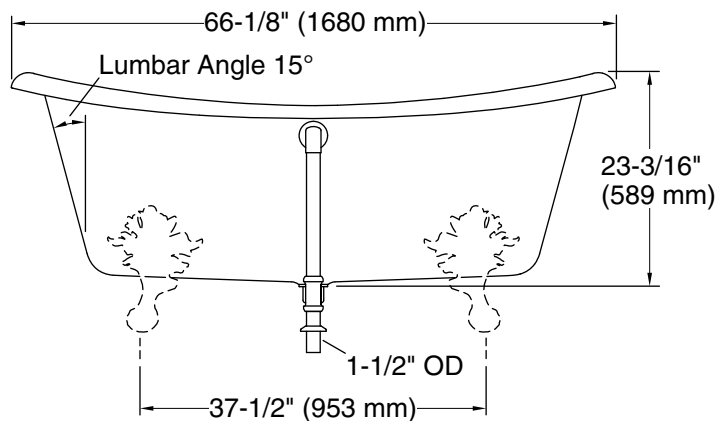

	0	White
---	---	-------

Technical Information

All product dimensions are nominal.

Drain location:	Center
Basin area, bottom:	48-15/16" x 24-3/4" (1243 mm x 629 mm)
Basin area, top:	58-11/16" x 27-13/16" (1491 mm x 706 mm)
Weight:	396.2 lbs (179.7 kg)
Minimum floor load:	90 lbs/ft ² (439.4 kg/m ²)
Water depth:	14-3/8" (366 mm)
Water capacity:	90 gal (340.7 L)
Template:	1344921-7, not required, included