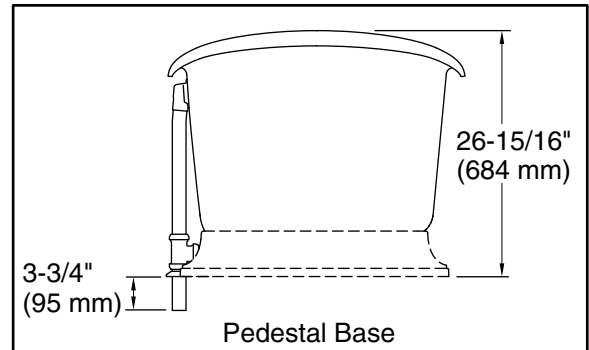

	0	White
---	---	-------

Technical Information

All product dimensions are nominal.

Drain location:	Center
Basin area, bottom:	48-15/16" x 24-3/4" (1243 mm x 629 mm)
Basin area, top:	58-11/16" x 27-13/16" (1491 mm x 706 mm)
Weight:	396.2 lbs (179.7 kg)
Minimum floor load:	90 lbs/ft ² (439.4 kg/m ²)
Water depth:	14-3/8" (366 mm)
Water capacity:	90 gal (340.7 L)
Template:	1344921-7, not required, included