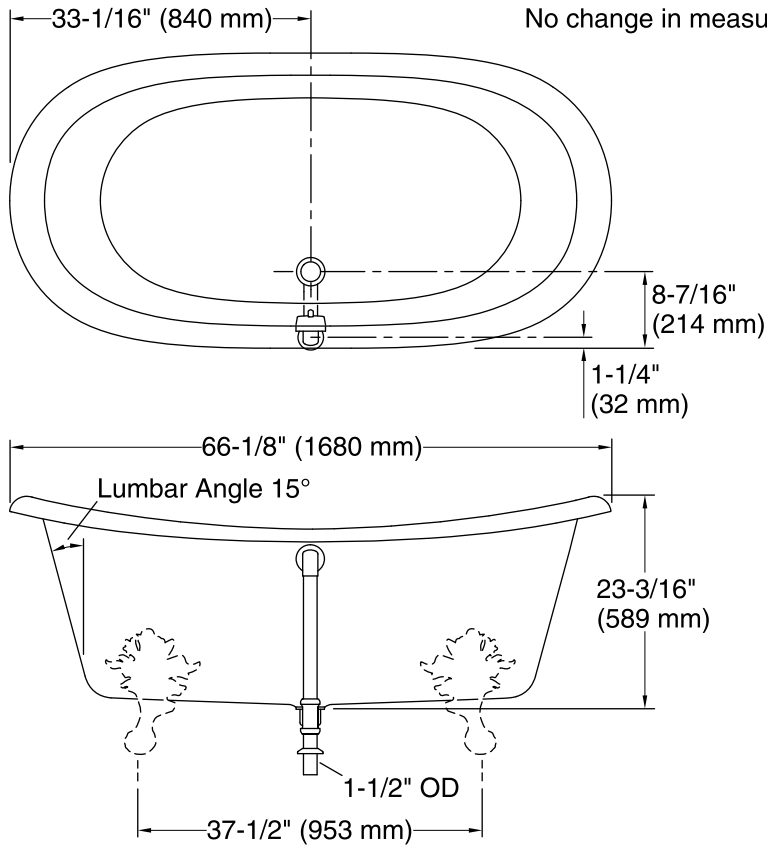

No change in measurements if connected with drain illustrated. (K-7159)