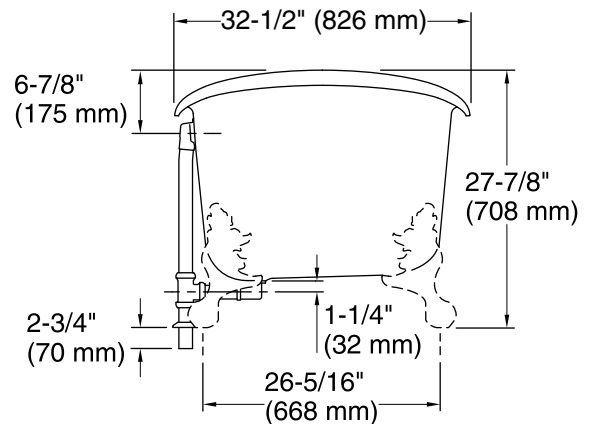

or

K-20027 bath base for freestanding bath

K-7159 1-1/2" pop-up bath drain for freestanding baths

Codes/Standards

ASME A112.19.1/CSA B45.2

KOHLER® Enameled Cast Iron Bath and Shower Base Lifetime Limited Warranty

Technical Information

All product dimensions are nominal.

Installation:	Freestanding
Drain location:	Center rear
Basin area, bottom:	48-15/16" x 24-3/4" (1243 mm x 629 mm)
Basin area, top:	58-11/16" x 27-13/16" (1491 mm x 706 mm)
Weight:	396.2 lbs (179.7 kg)
Minimum floor load:	90 lbs/ft ² (439.4 kg/m ²)
Water depth:	14-3/8" (366 mm)
Water capacity:	90 gal (340.7 L)
Template:	1344921-7, not required, included

Notes

Measure your actual product for rough-in details. Install this product according to the installation instructions. The hot water supply should be 70% of the capacity of the bath or greater. Installations will vary.