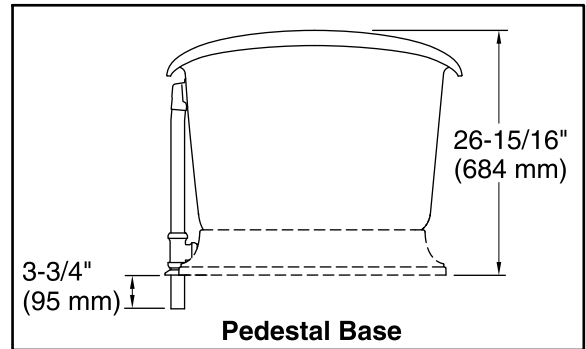

Technical Information

All product dimensions are nominal.

Installation:	Freestanding
Drain location:	Center rear
Basin area, bottom:	48-15/16" x 24-3/4" (1243 mm x 629 mm)
Basin area, top:	58-11/16" x 27-13/16" (1491 mm x 706 mm)
Weight:	396.2 lbs (179.7 kg)
Minimum floor load:	90 lbs/ft ² (439.4 kg/m ²)
Water depth:	14-3/8" (366 mm)
Water capacity:	90 gal (340.7 L)
Template:	1344921-7, not required, included