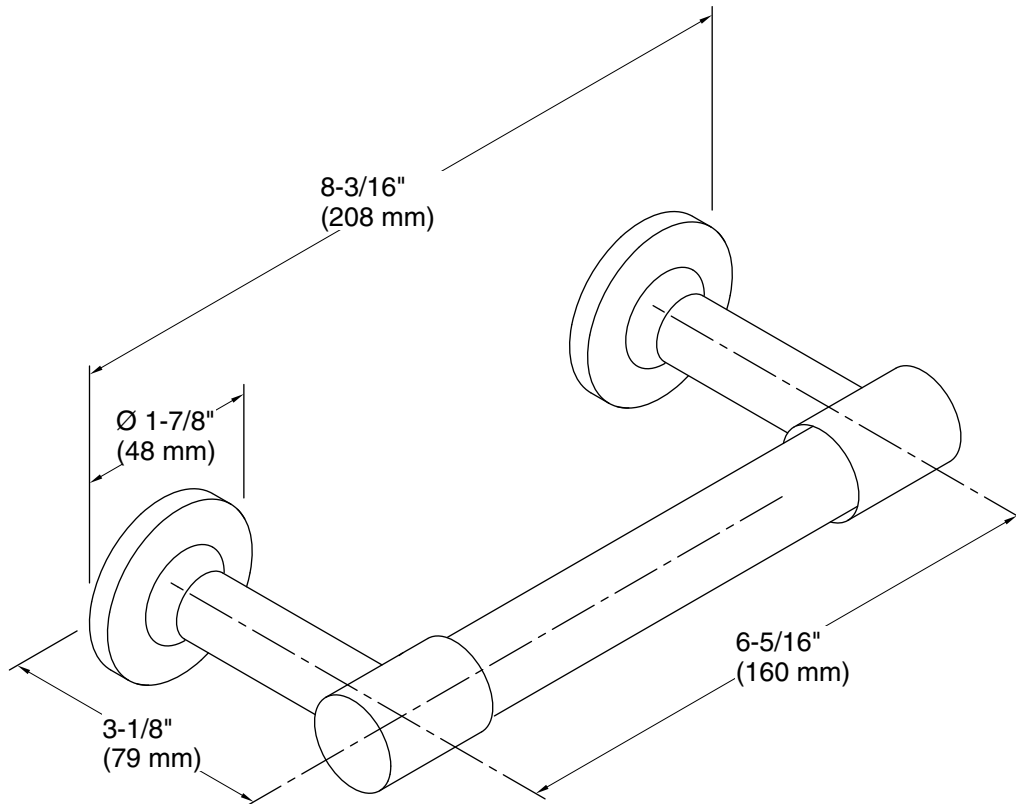

Technical Information

All product dimensions are nominal.

Material: Metal

Notes

Install this product according to the installation guide.

CAUTION: Risk of personal injury. Do not install these products in any area where they are likely to be used inadvertently as a grab bar or support bar. These products are not designed or intended for use as a grab bar or support bar.