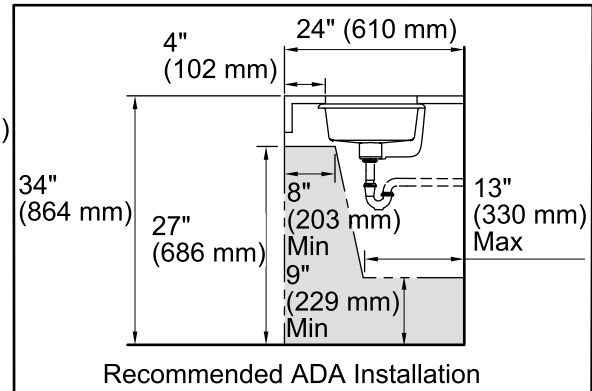

Botanical Study™ Kathryn®
Under-mount Bathroom Sink
K-14275-BT

Features

- Vitreous china.
- Under-mount.
- Rectangular basin.
- Without overflow.
- No faucet holes; requires wall- or counter-mount faucet.
- KOHLER Artist Editions designs.
- Botanical Study™ design.
- 17" (432 mm) x 13" (330 mm)

Color Code Description

 0 White

Technical Information

All product dimensions are nominal.

Bowl configuration:	Single
Installation:	Under-mount
Bowl area (Only)	Length: 17" (432 mm) Width: 13" (330 mm) Water depth: 4-1/2" (114 mm)
Drain hole:	1-3/4" (44 mm)
Template:	1006809-7, required, not included