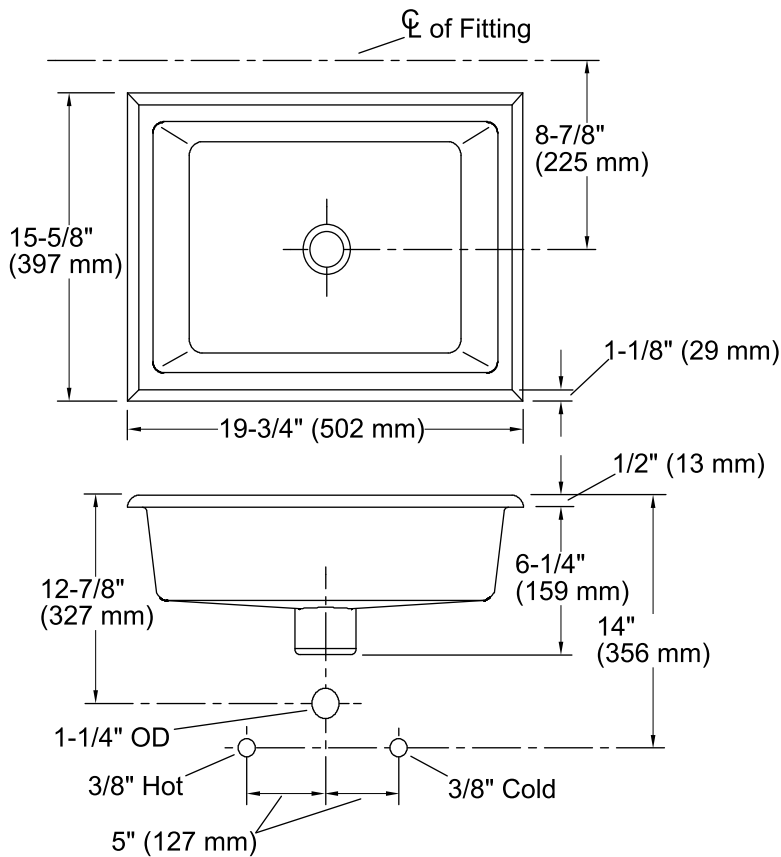

Botanical Study™ Kathryn®
Under-mount Bathroom Sink
K-14275-BT

Features

- Vitreous china.
- Under-mount.
- Rectangular basin.
- Without overflow.
- No faucet holes; requires wall- or counter-mount faucet.
- KOHLER Artist Editions designs.
- Botanical Study™ design.
- 17" (432 mm) x 13" (330 mm)

Color Code Description

 0 White

Technical Information

All product dimensions are nominal.

Bowl configuration:	Single
Installation:	Under-mount
Bowl area (Only)	Length: 17" (432 mm) Width: 13" (330 mm) Water depth: 4-1/2" (114 mm)
Drain hole:	1-3/4" (44 mm)
Template:	1006809-7, required, not included